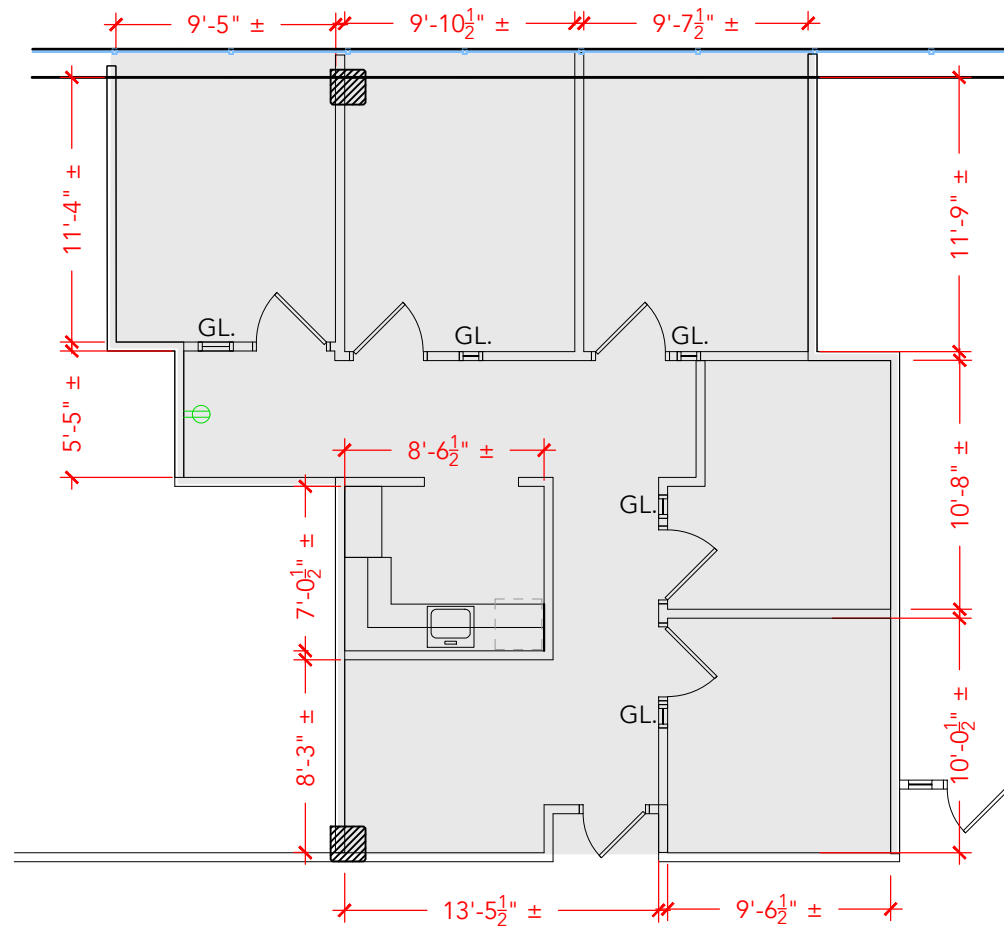

TOTAL SF AVAILABLE - 1,083 RSF (16%)

[Click to access 3D model](#)

Key Plan

Floor Plan