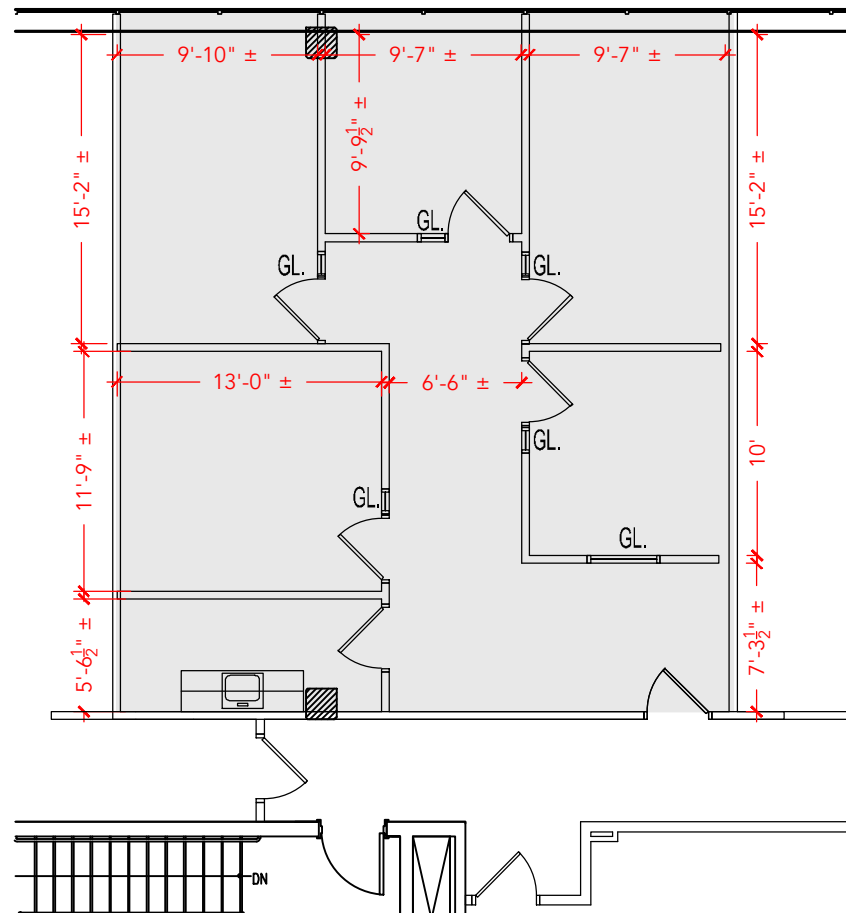

TOTAL SF AVAILABLE -1,204 RSF(16%)

[Click to access 3D model](#)

Key Plan

Floor Plan