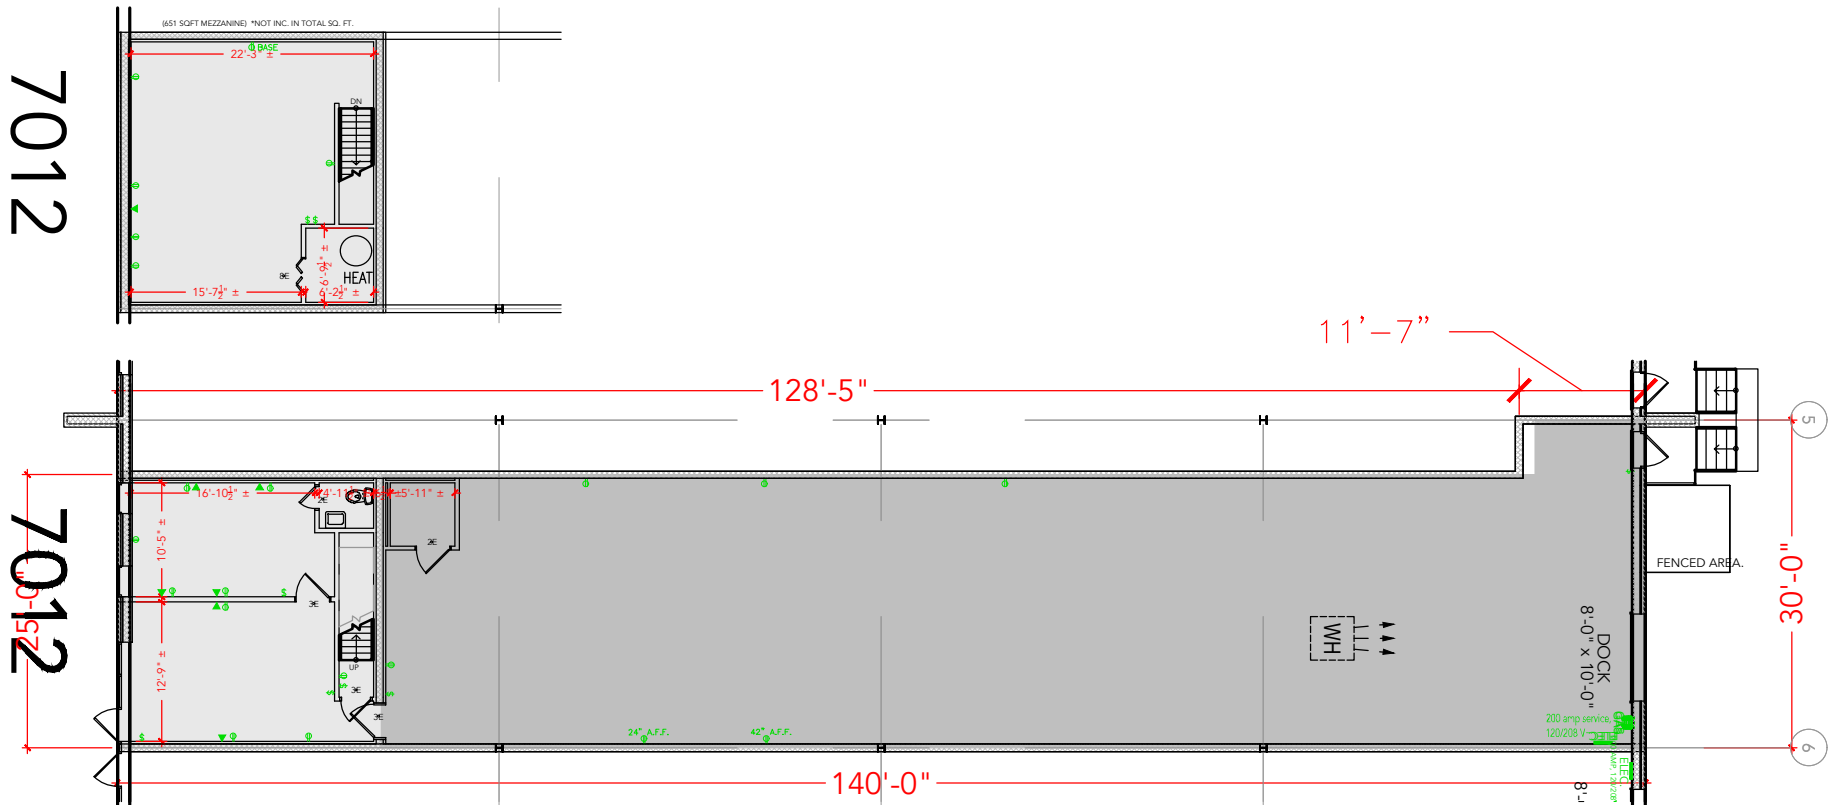

TOTAL SF AVAILABLE - 3,550 SF

OFFICE - 601 SF
 WAREHOUSE SF - 2,949 SF
 * 615 SQFT MEZZ. NOT INCLUDED IN TOTAL SQFT
[Click to access 3D model](#)

Key Plan

Floor Plan