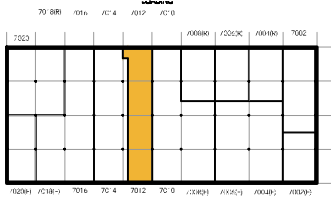

TOTAL SF AVAILABLE - 3,550 SF

OFFICE - 601 SF
 WAREHOUSE SF - 2,949 SF
 * 615 SQFT MEZZ. NOT INCLUDED IN TOTAL SQFT
[Click to access 3D model](#)

Key Plan

Floor Plan