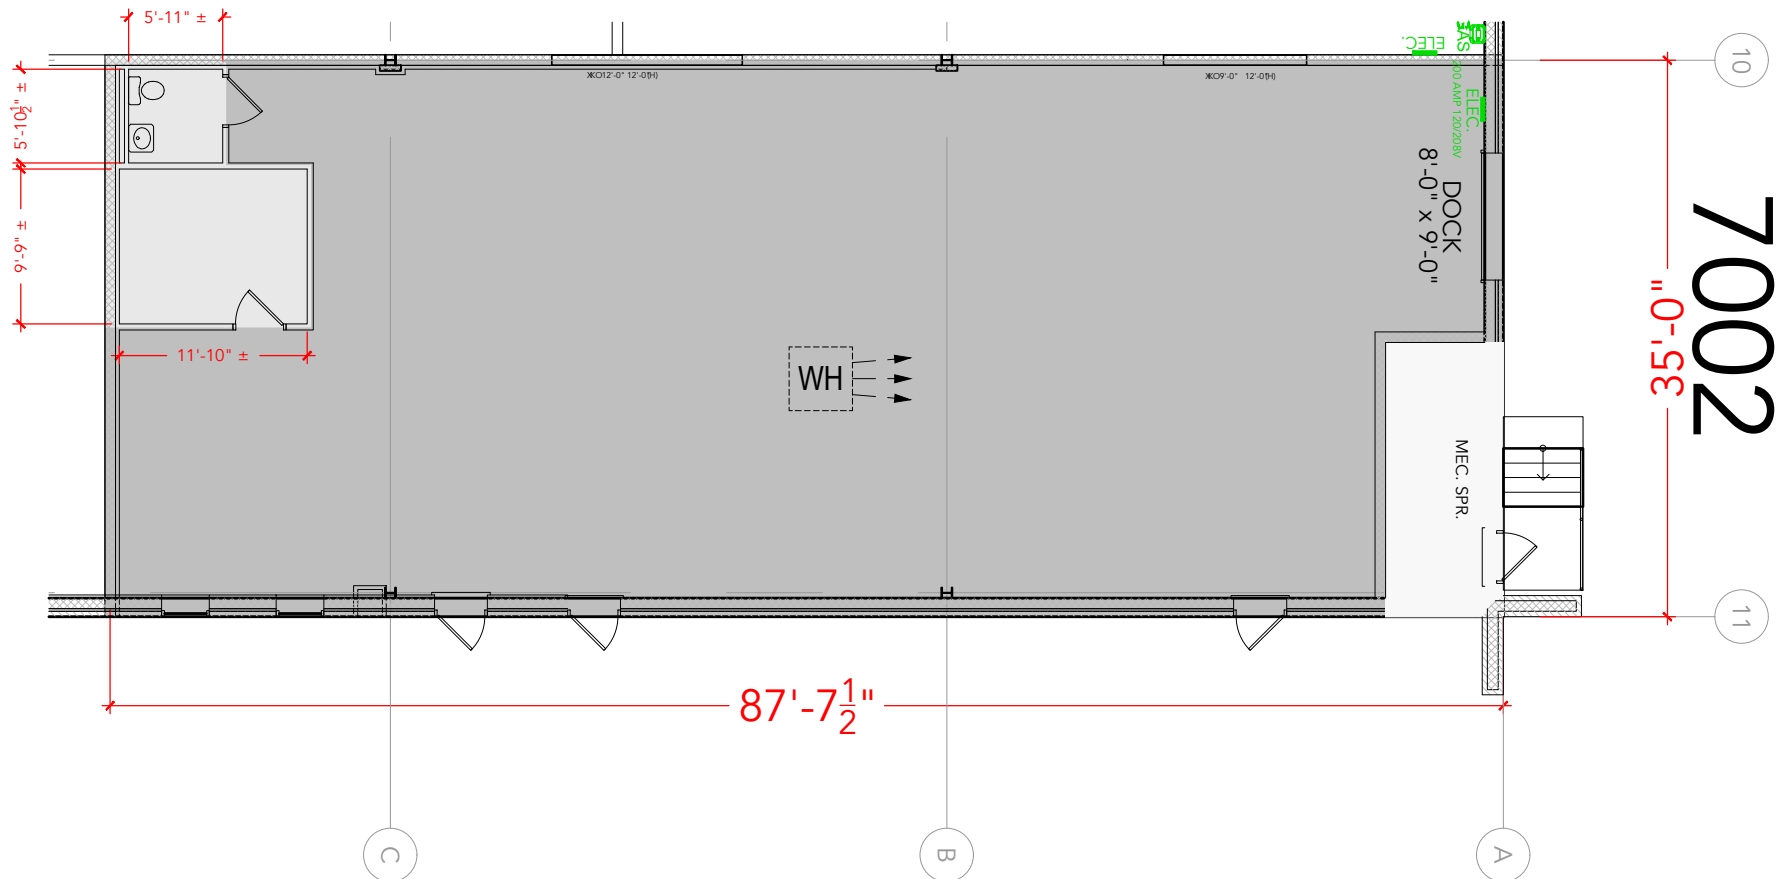

TOTAL SF AVAILABLE -2,972 SF

OFFICE - 181 SF

WAREHOUSE SF - 2,791 SF

[Click to access 3D model](#)

Key Plan

Floor Plan