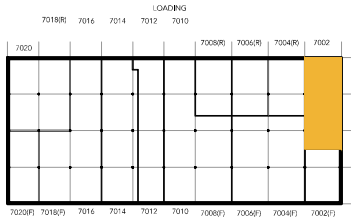

TOTAL SF AVAILABLE -2,972 SF

OFFICE - 181 SF

WAREHOUSE SF - 2,791 SF

[Click to access 3D model](#)

Key Plan

Floor Plan