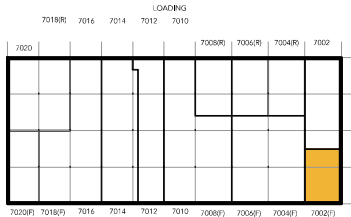

TOTAL SF AVAILABLE -1,800 SF

OFFICE - 1,800 SF
WAREHOUSE - 0,000 SF

Key Plan

7002(F)
35'-0"

Floor Plan