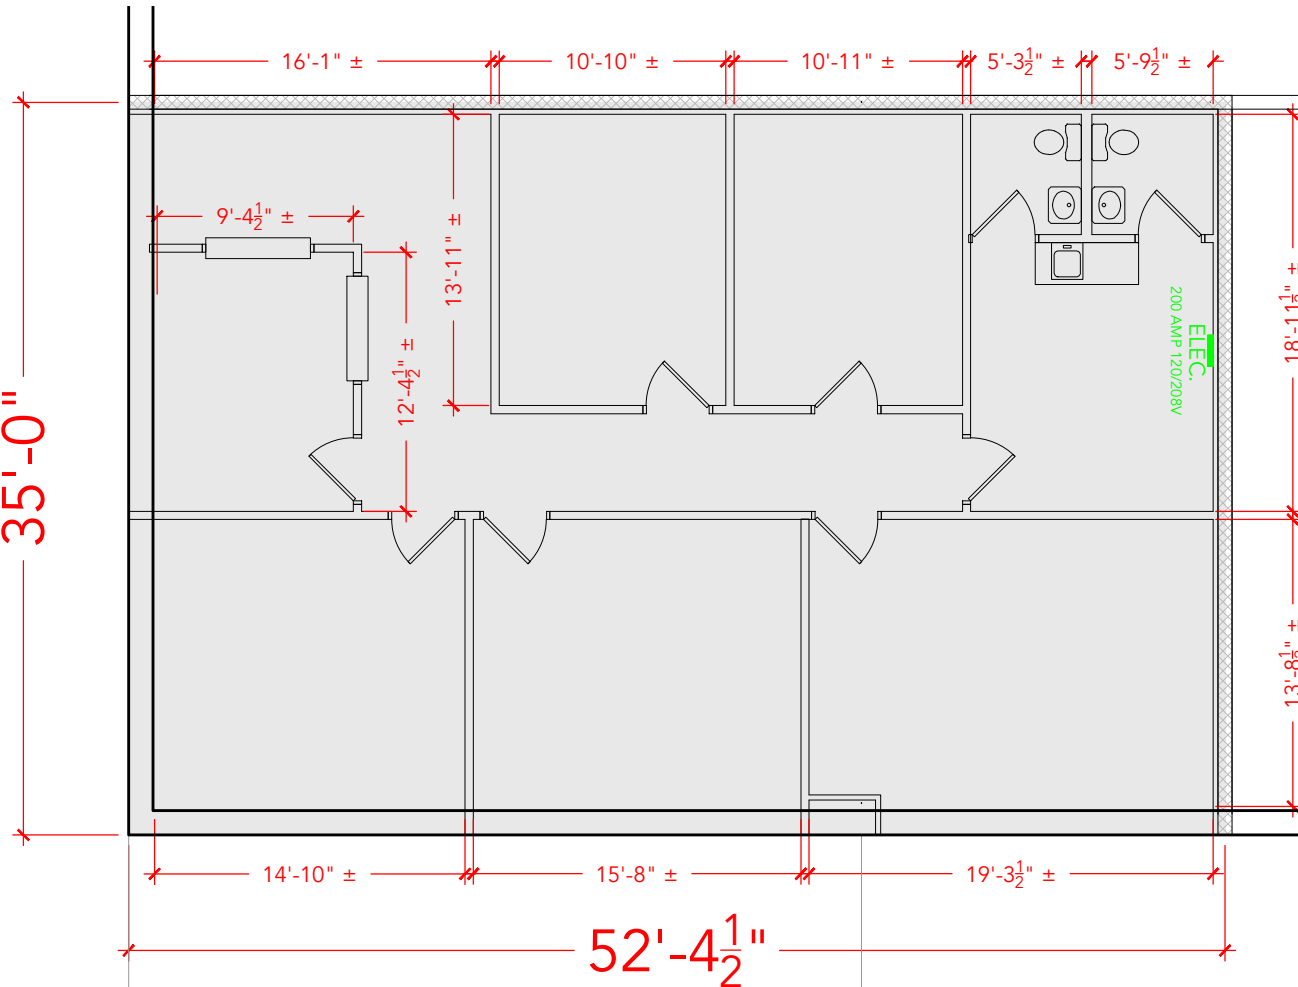

TOTAL SF AVAILABLE -1,800 SF

OFFICE - 1,800 SF
WAREHOUSE - 0,000 SF

Key Plan

7002(F)
35'-0"

Floor Plan