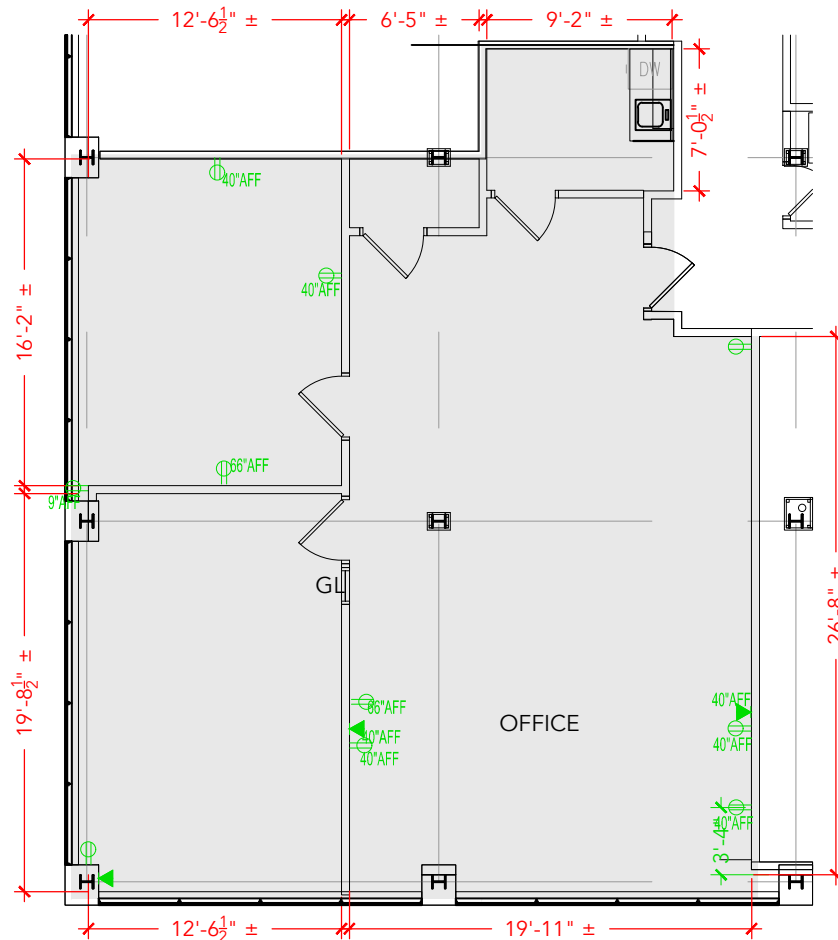

TOTAL SF AVAILABLE - 1,422 RSF (12.6%)

Key Plan

[Click to access 3D model](#)

Floor Plan