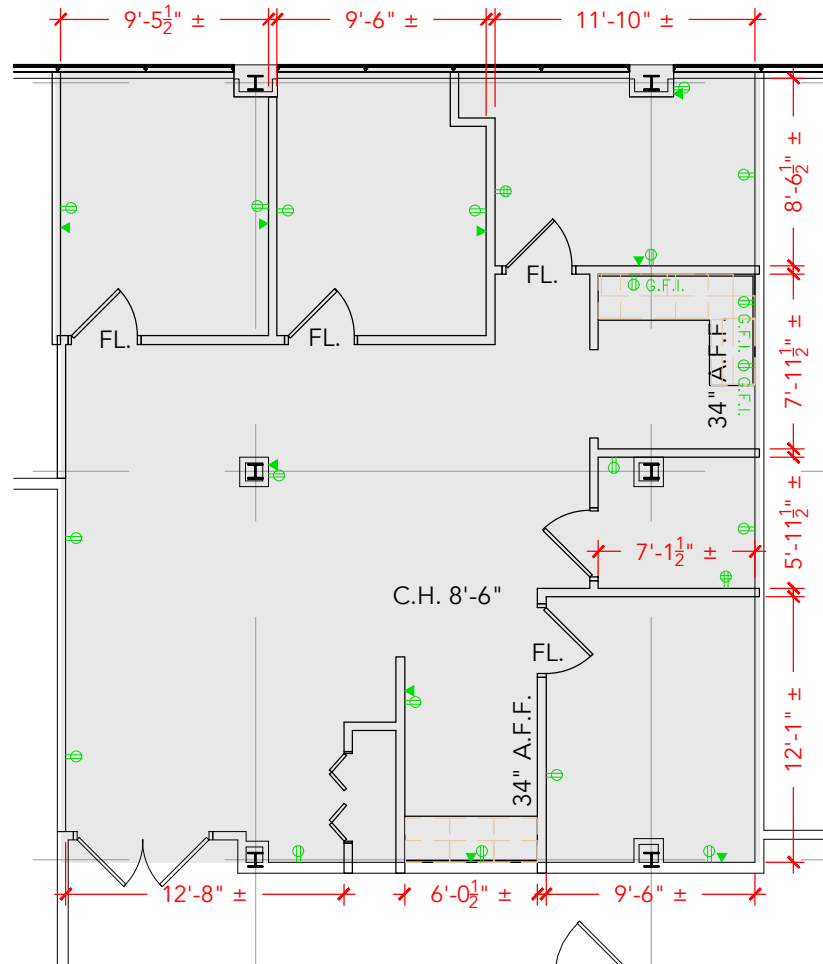

TOTAL SF AVAILABLE -1,307 RSF (12.6%)

[Click to access 3D model](#)

Key Plan

Floor Plan