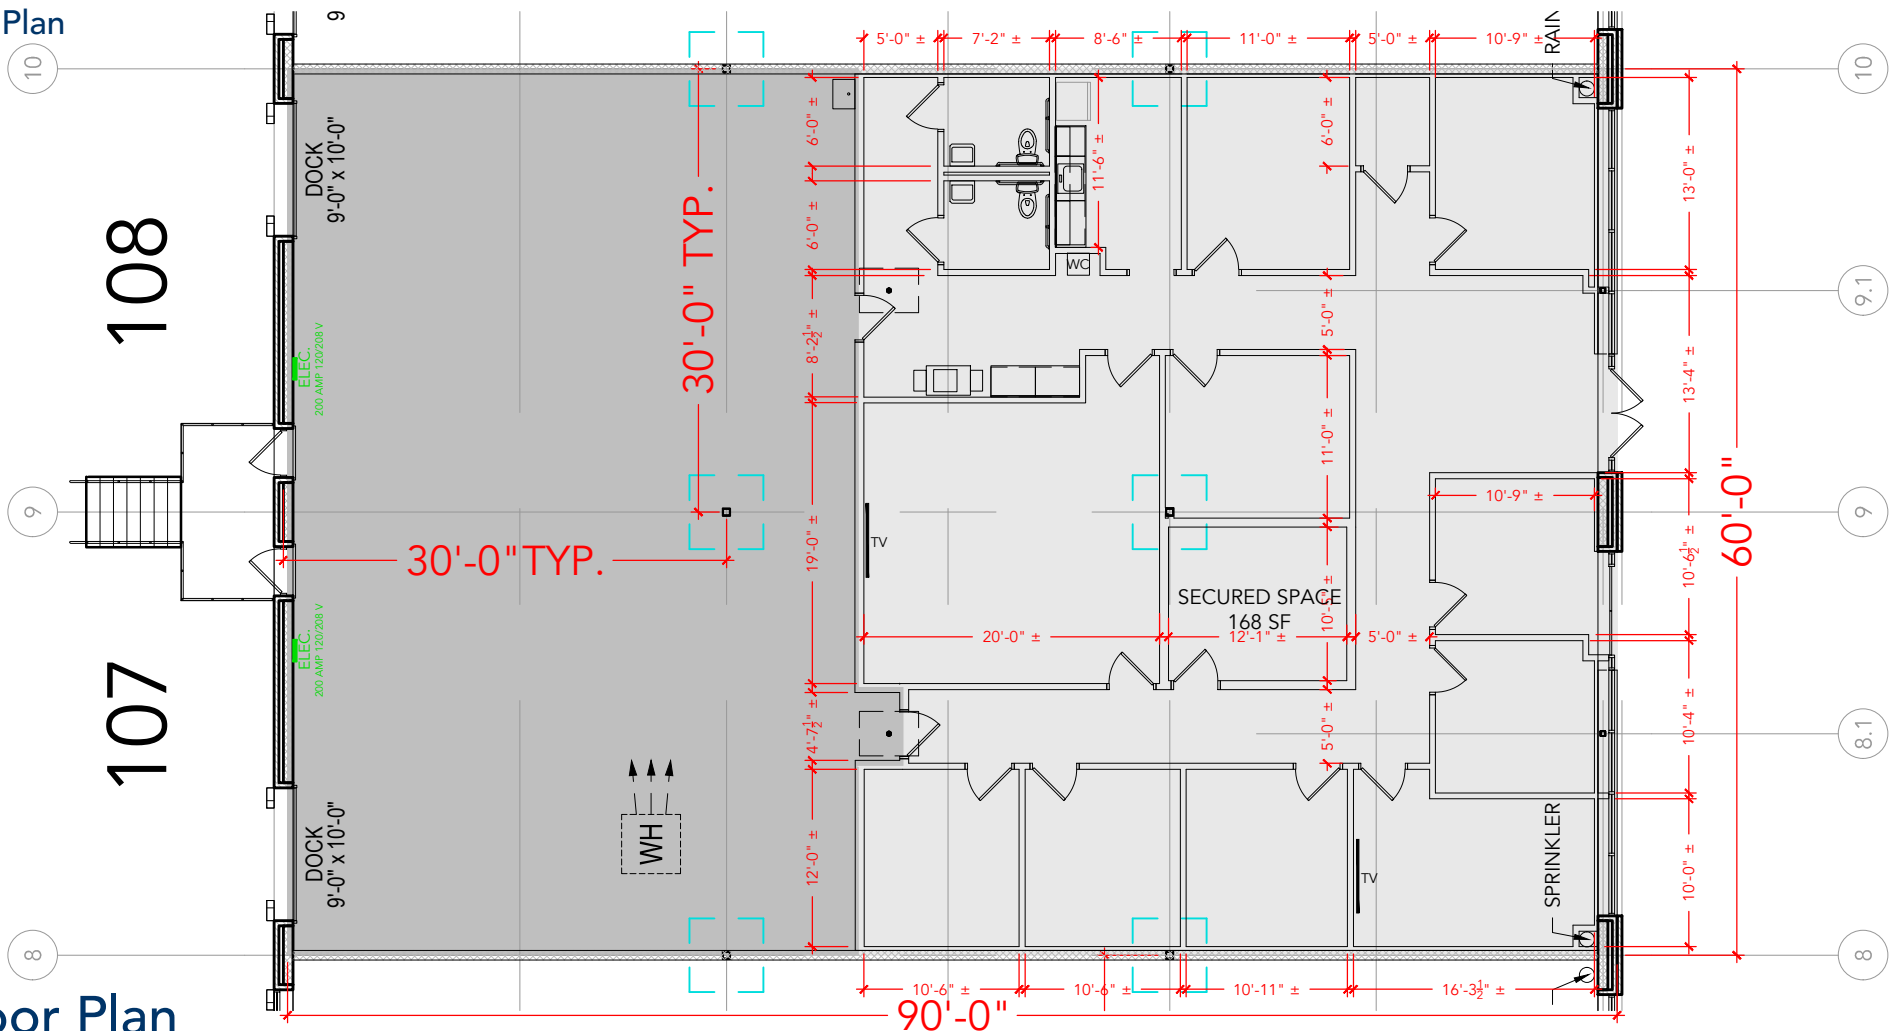

TOTAL SF AVAILABLE - 5,400 SF

OFFICE - 3,068 SF

WAREHOUSE SF - 2,332 SF

[Click to access 3D model](#)

### Key Plan

### Floor Plan