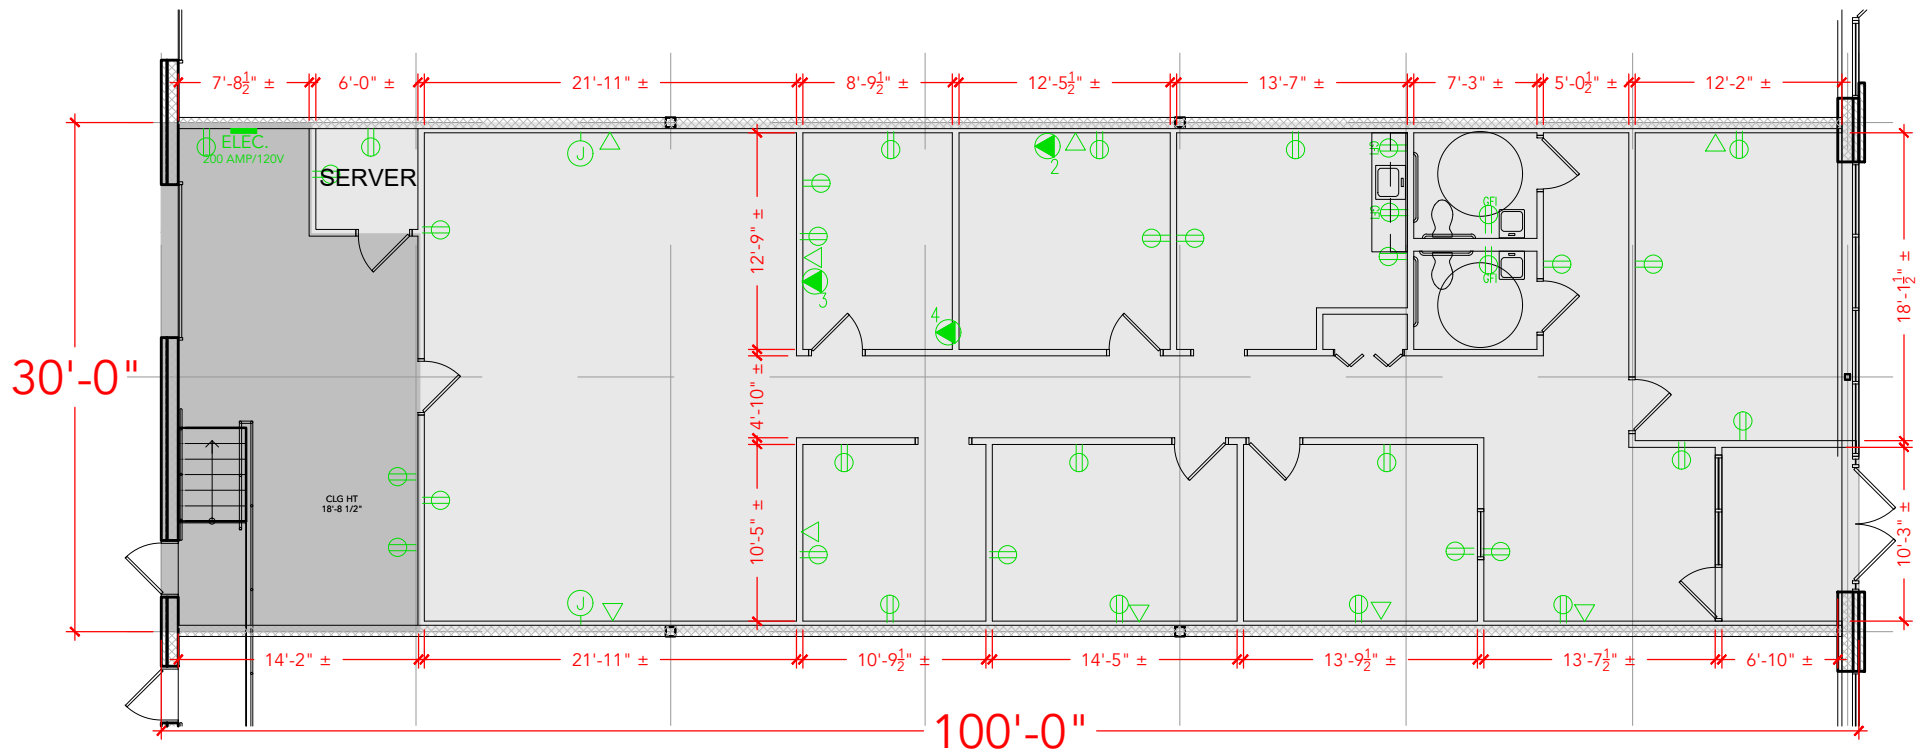

**TOTAL SF AVAILABLE - 3,000 SF**

**OFFICE - 2,583 SF**

**WAREHOUSE SF - 417 SF**

[Click to access 3D model](#)

## Key Plan

## Floor Plan