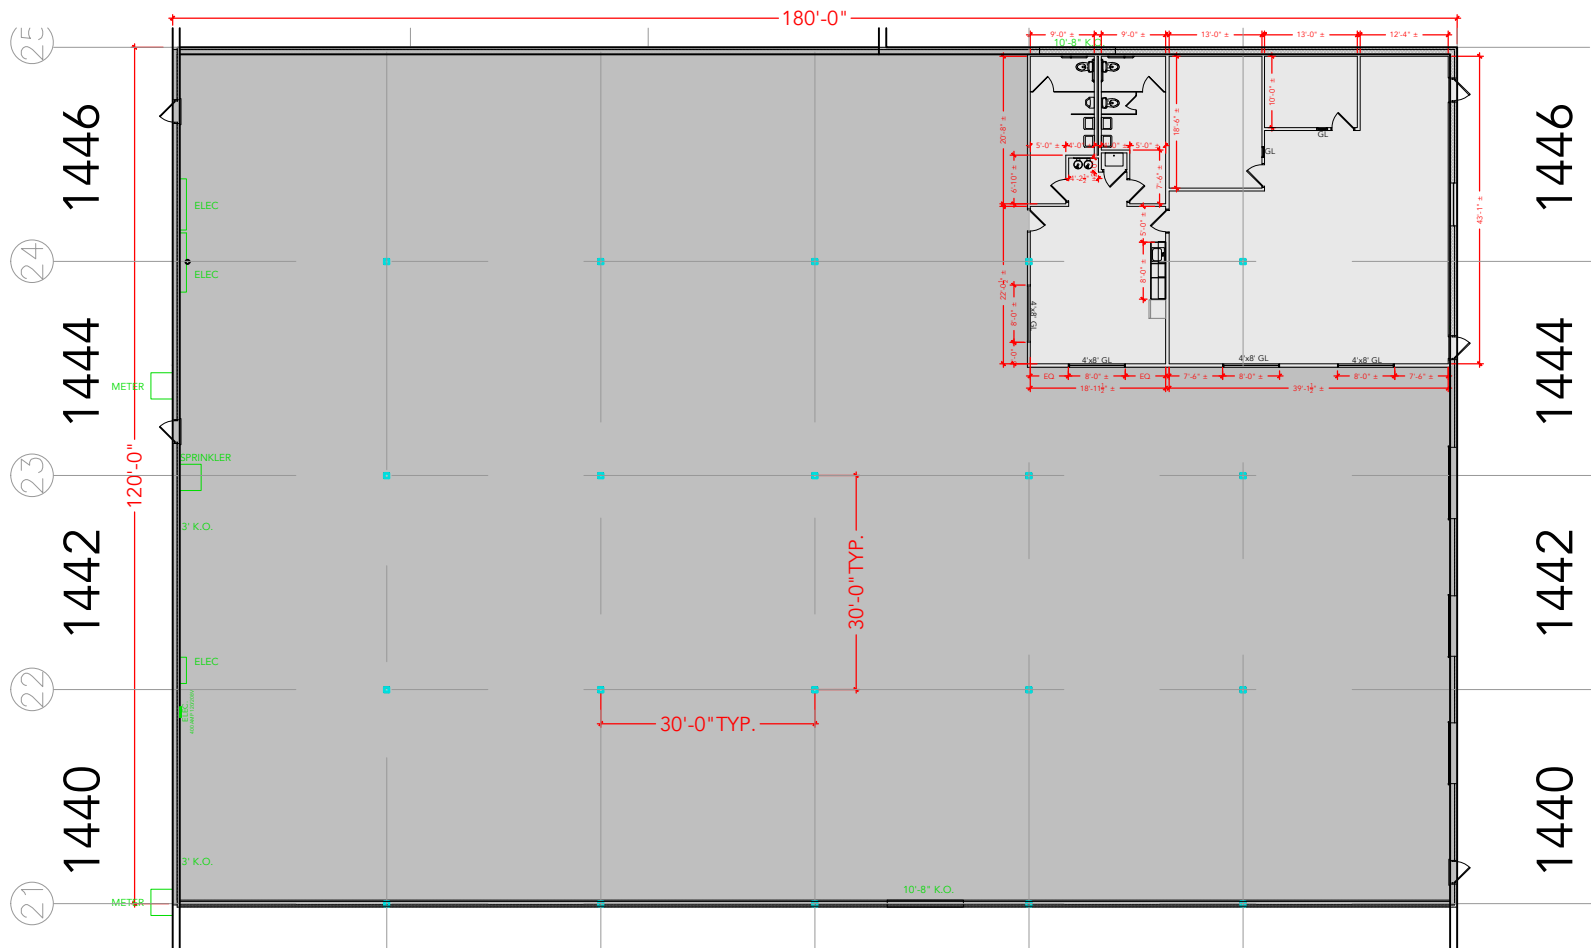

**TOTAL SF AVAILABLE -21,600 SF**

OFFICE - 2,675 SF

WAREHOUSE SF - 18,925 SF

[Click to access 3D model](#)

Key Plan

LOADING

Floor Plan