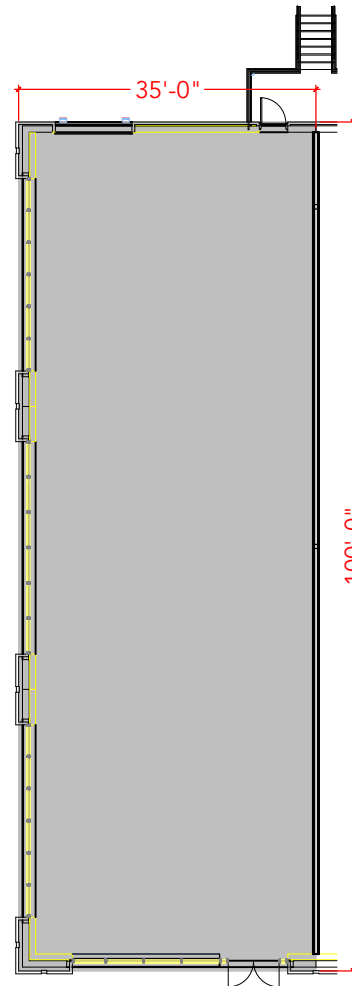

TOTAL SF AVAILABLE - 3,528 RSF

OFFICE - 0,000 RSF

WAREHOUSE - 3,528 RSF

100

Key Plan

Floor Plan