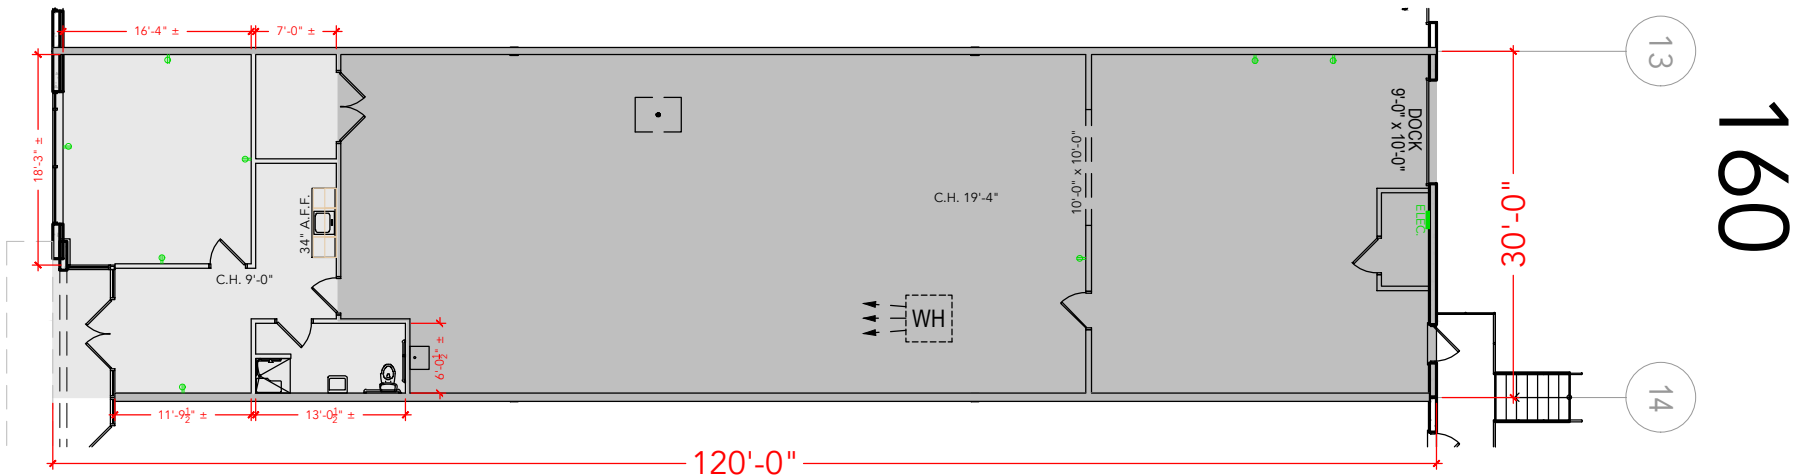

**TOTAL SF AVAILABLE -3,636 RSF**

OFFICE - 791 RSF

WAREHOUSE - 2,845 RSF

\* INCLUDES % OF METER ROOM

[Click to access 3D model](#)

## Key Plan

## Floor Plan