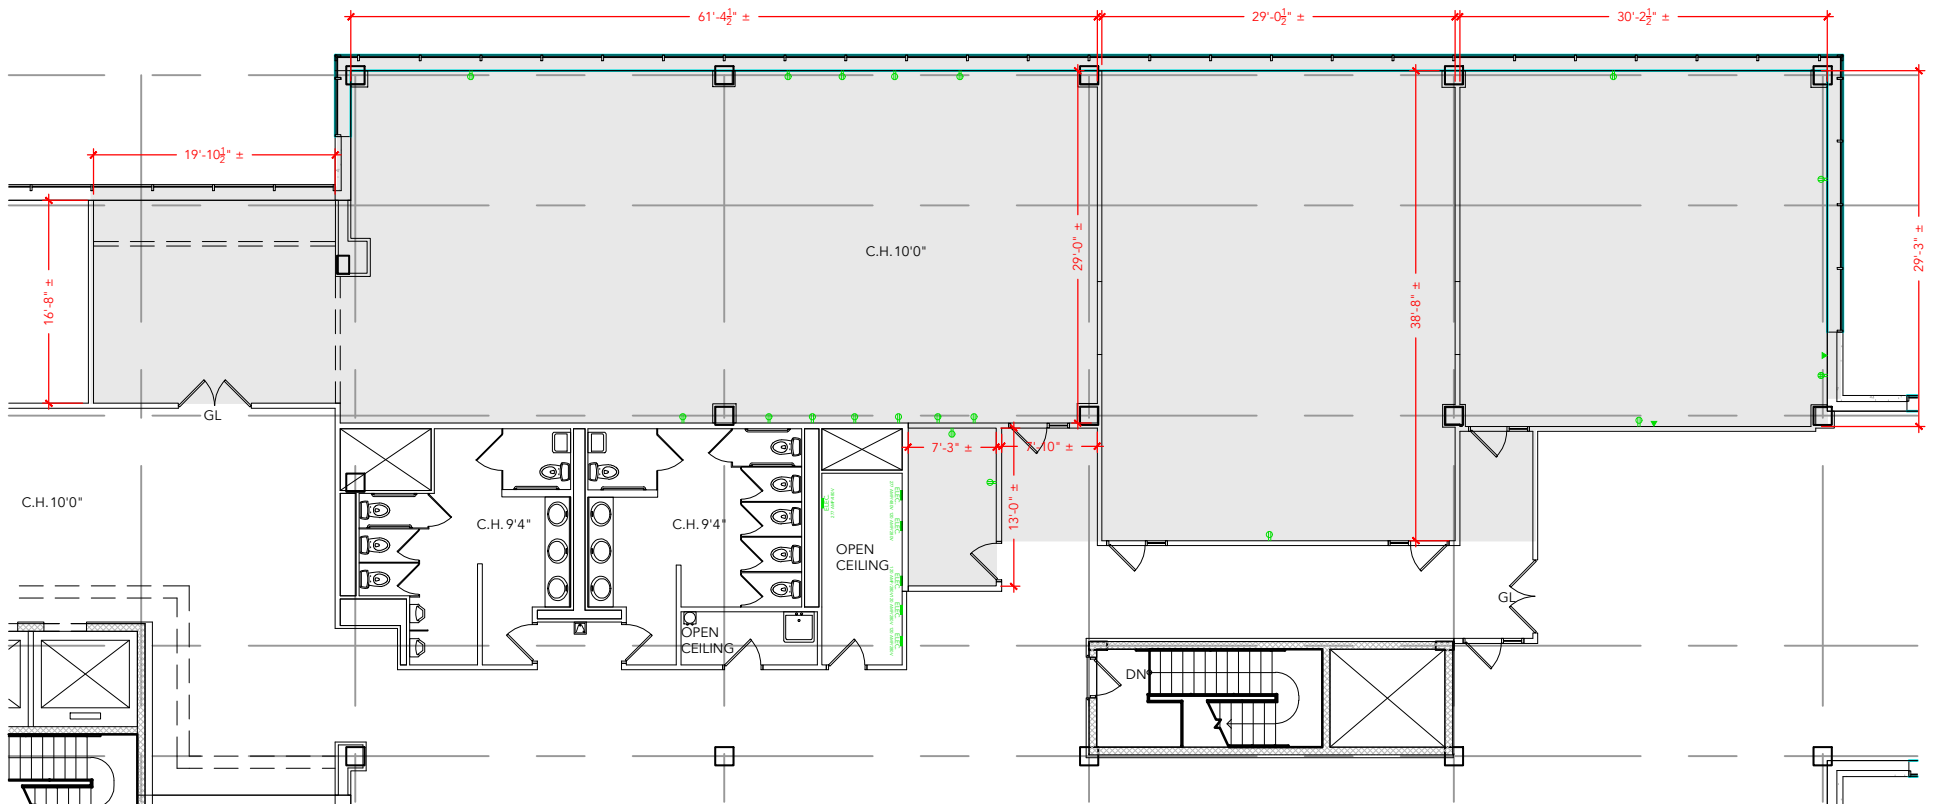

TOTAL SF AVAILABLE -5,348 RSF(16%)

[Click to access 3D model](#)

Key Plan

Floor Plan