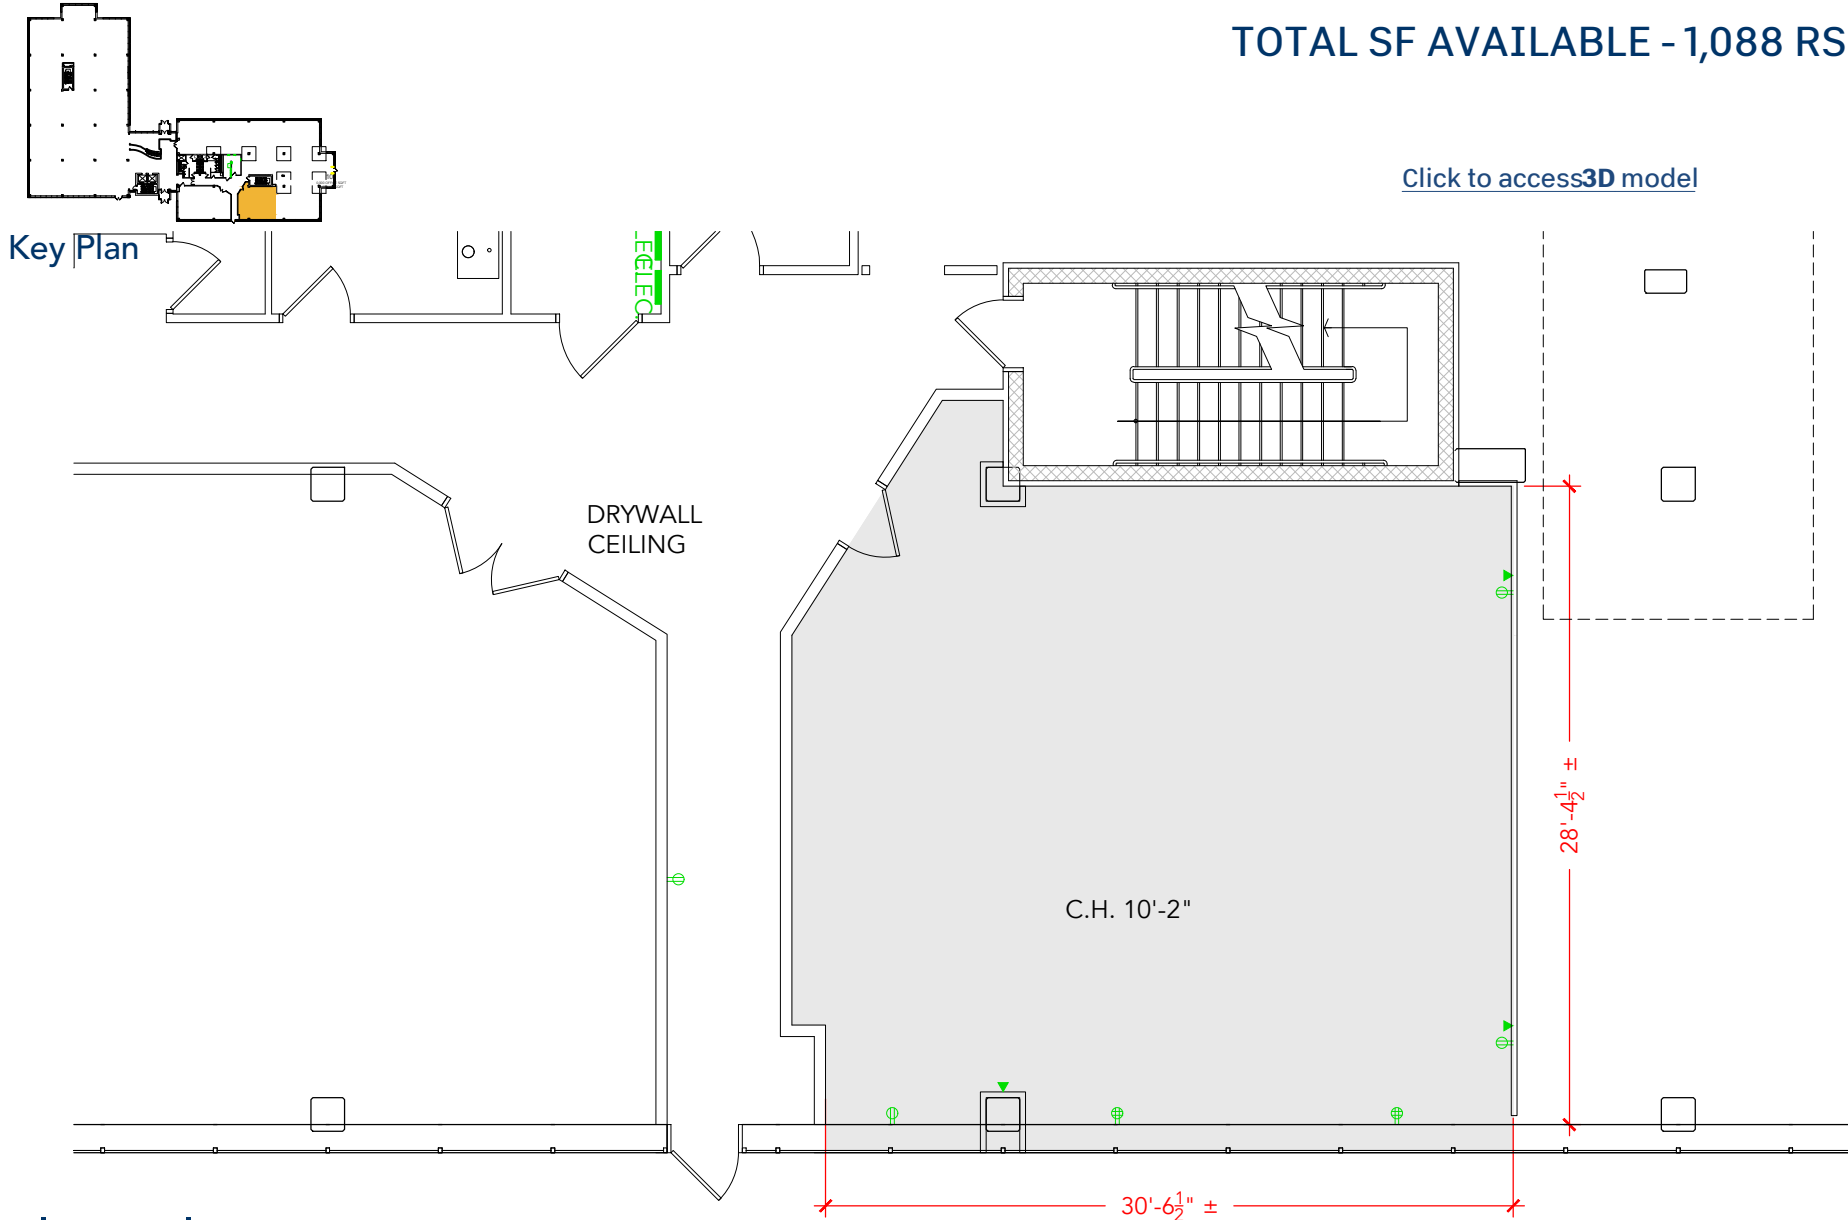

TOTAL SF AVAILABLE - 1,088 RSF(16%)

## Floor Plan