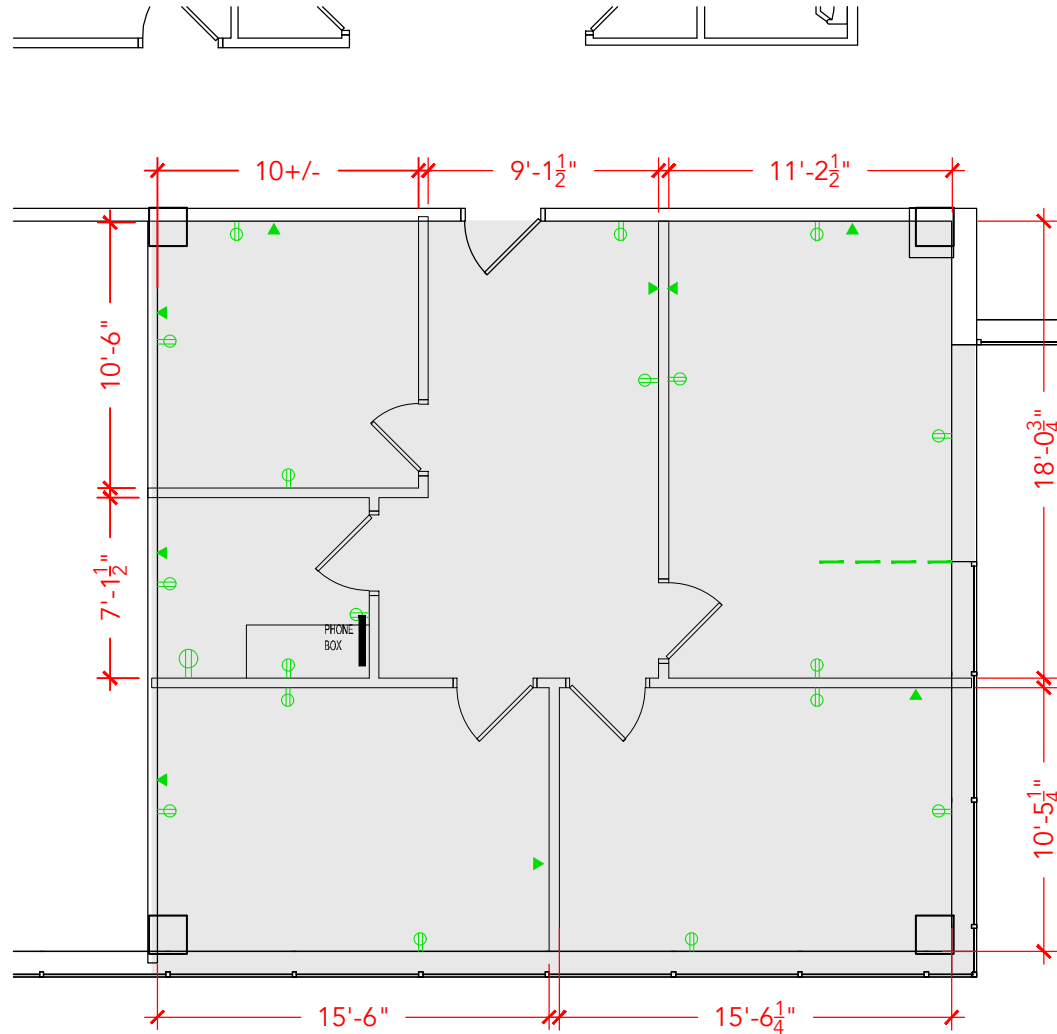

TOTAL SF AVAILABLE - 1,118 RSF (16%)

[Click to access 3D model](#)

Floor Plan