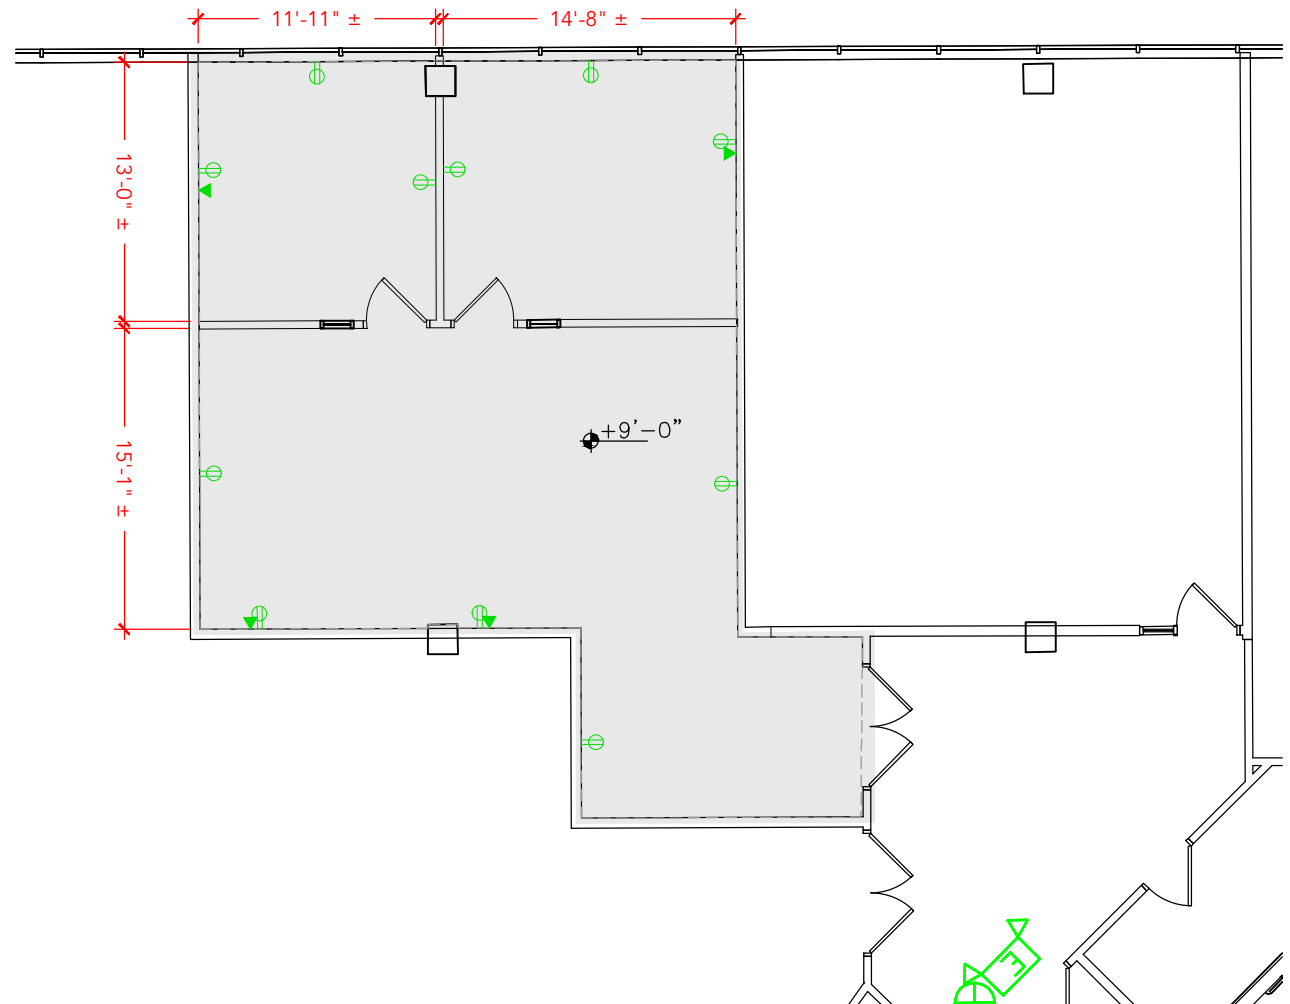

TOTAL SF AVAILABLE - 1,096 RSF(16%)

Key Plan

[Click to access 3D model](#)

Floor Plan