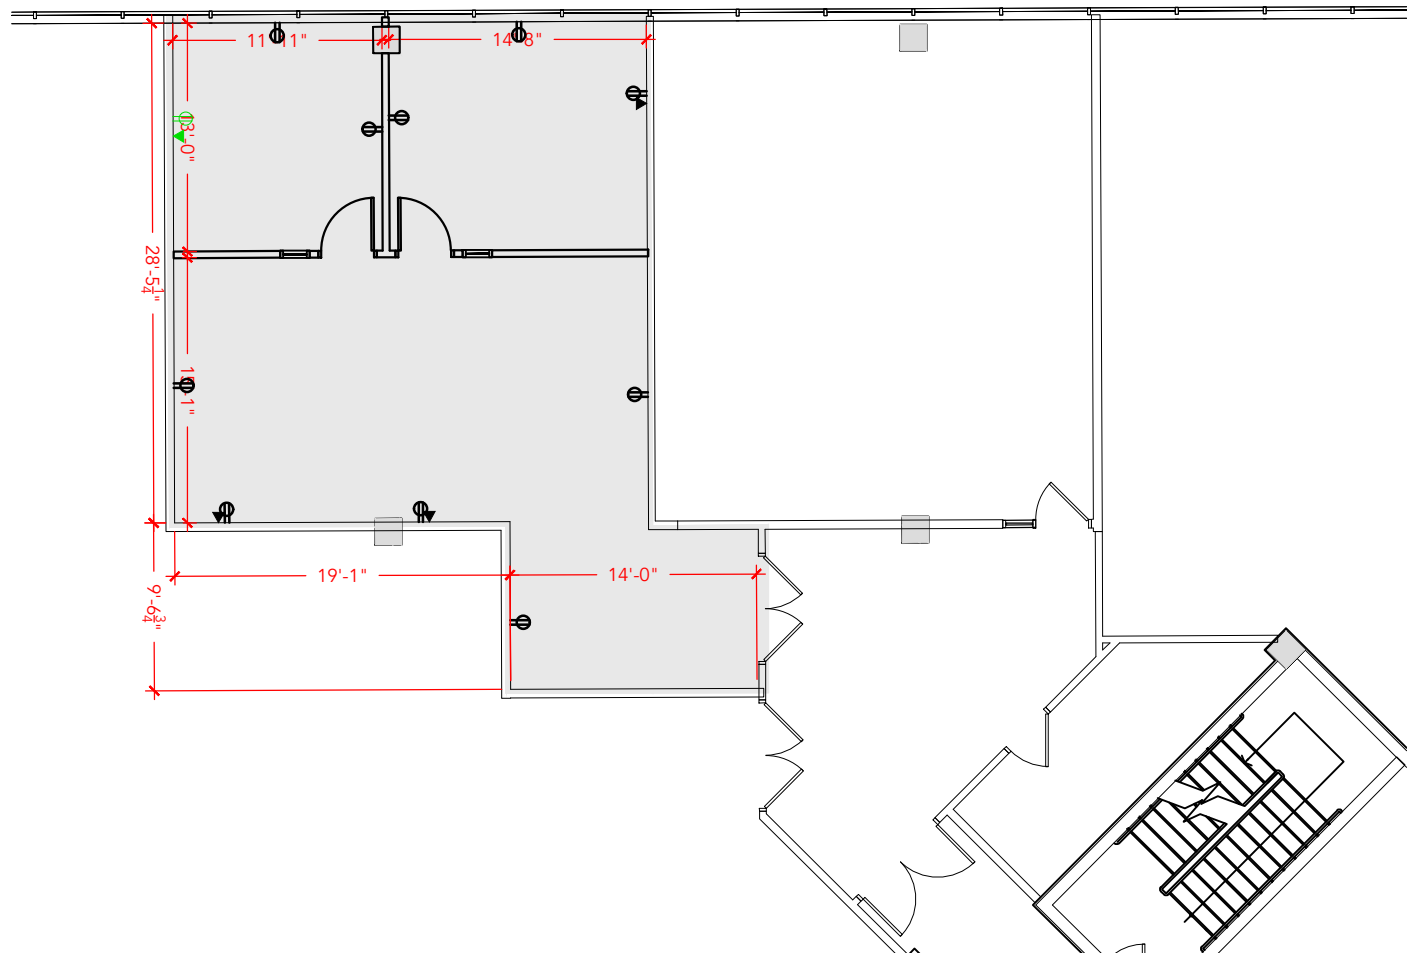

TOTAL SF AVAILABLE - 1,096 RSF(16%)

[Click to access 3D model](#)

Key Plan

Floor Plan