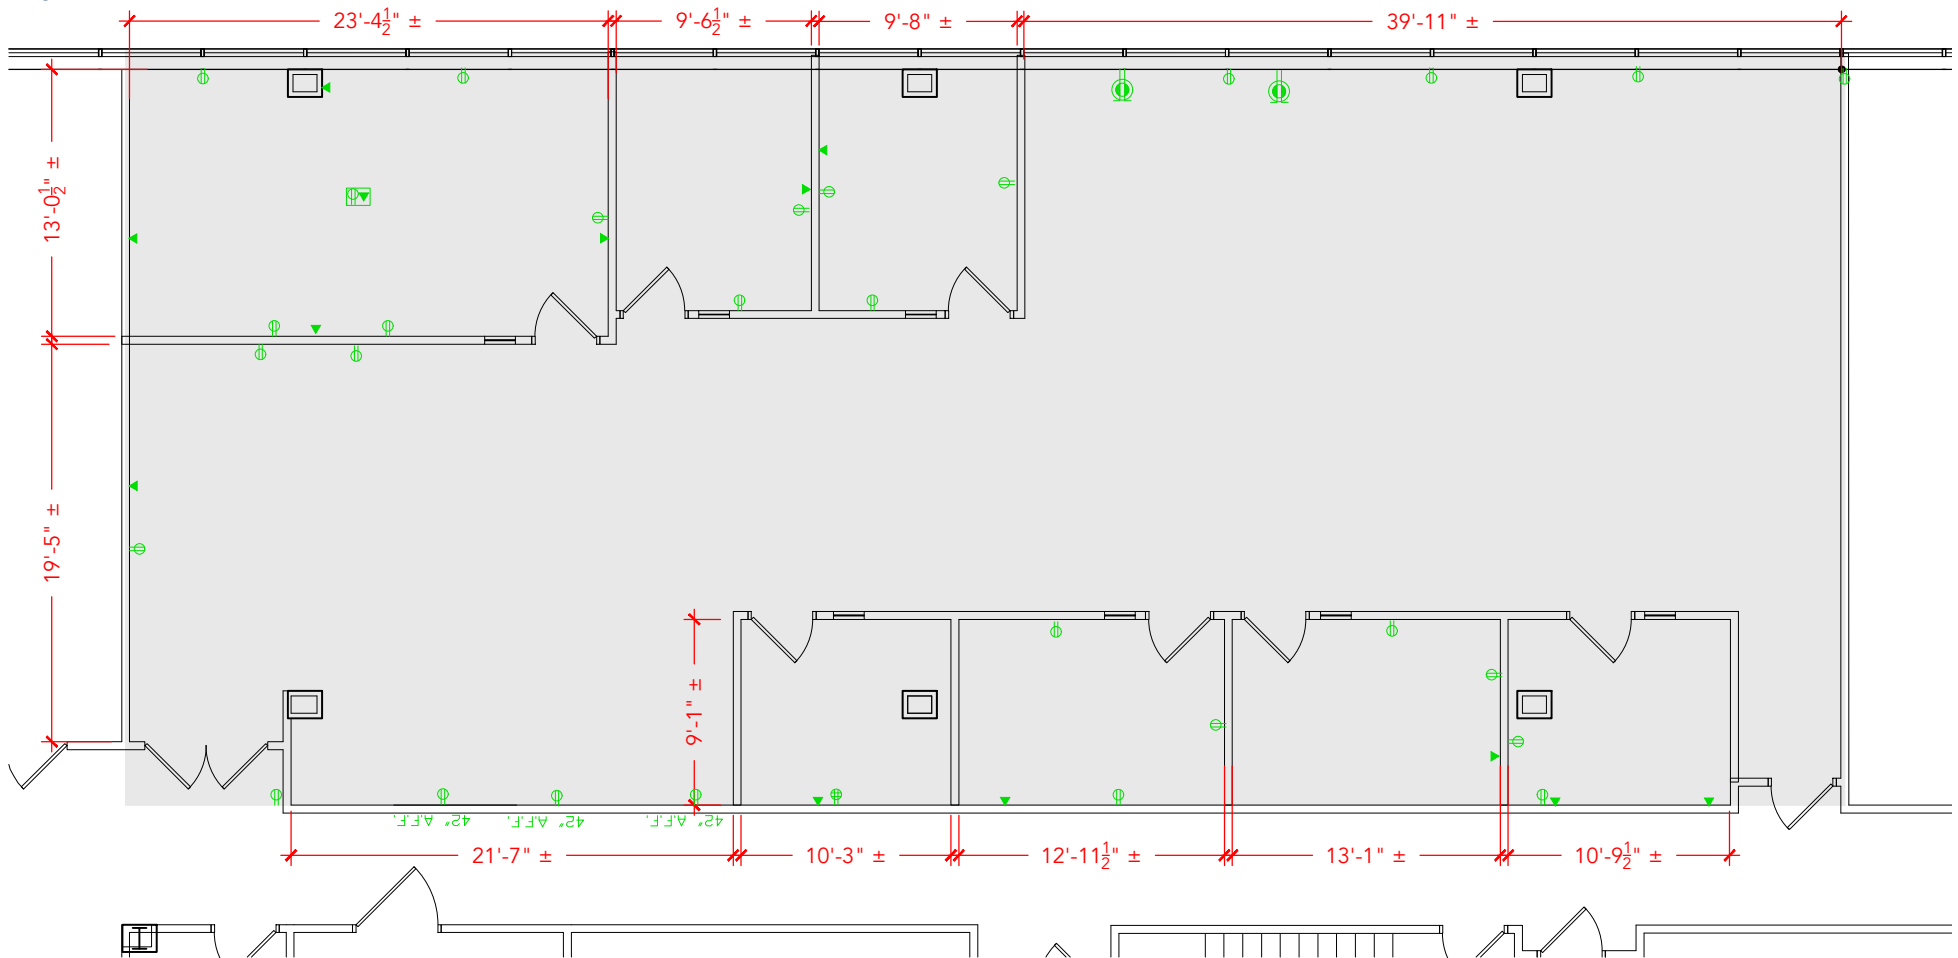

TOTAL SF AVAILABLE - 3,579 RSF (16%)

[Click to access 3D model](#)

Key Plan

Floor Plan