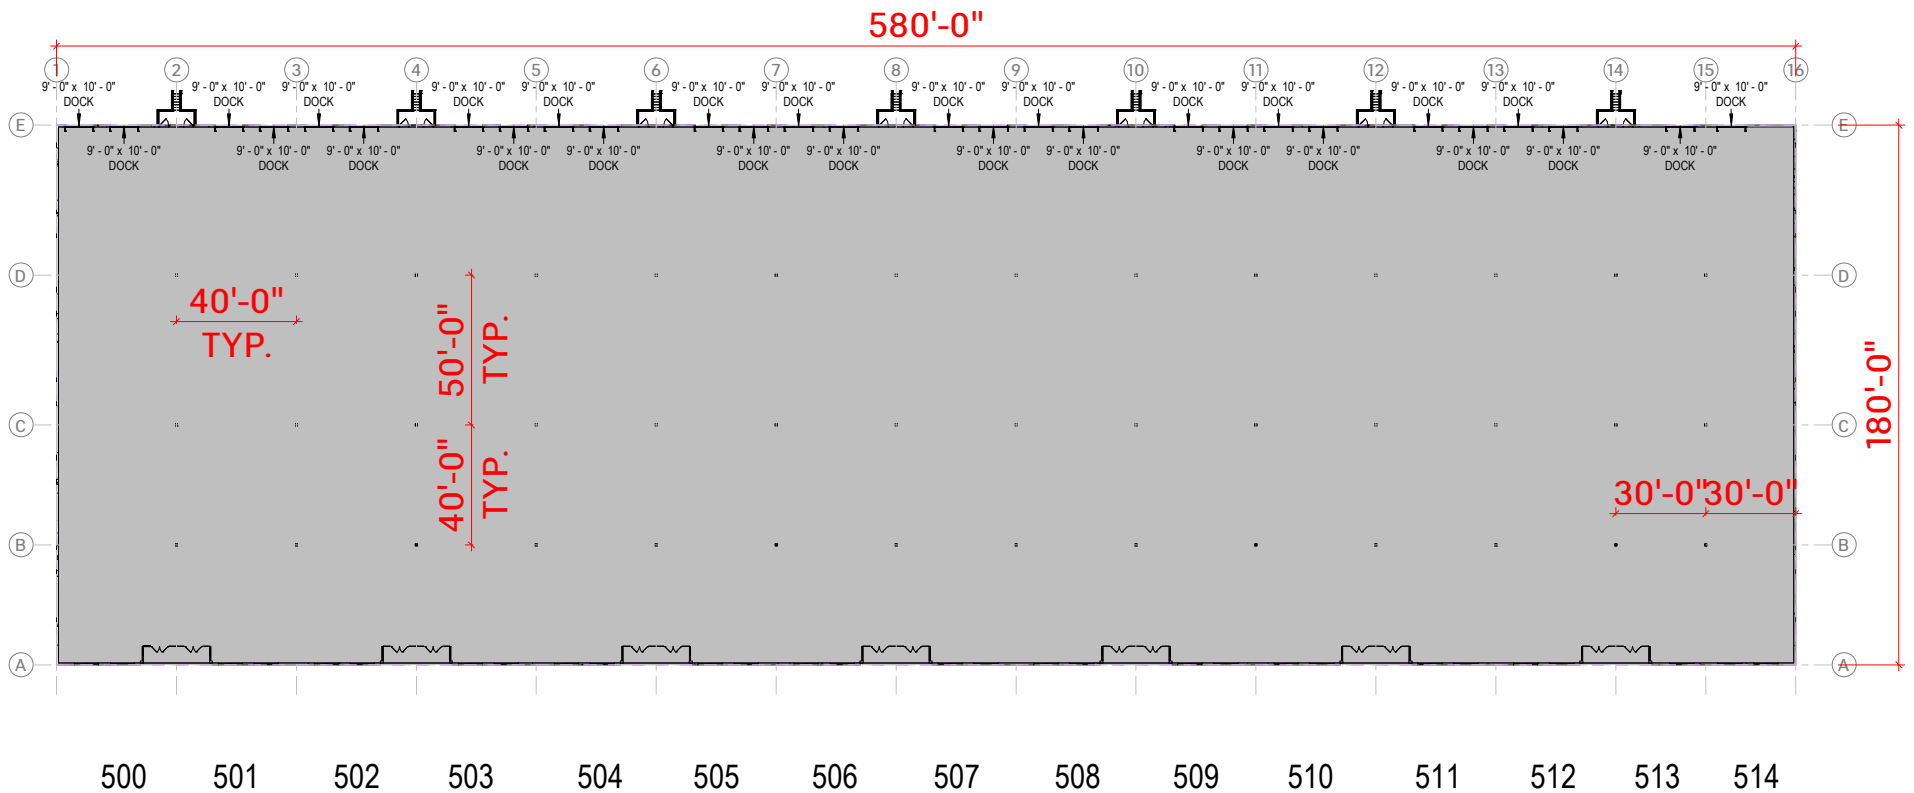

TOTAL SF AVAILABLE - 104,400 SF
OFFICE - 0 SF
WAREHOUSE - 104,400 SF

KEY PLAN

KEY PLAN

TOTAL SF AVAILABLE - 104,400 SF
OFFICE - 0 SF
WAREHOUSE - 104,400 SF