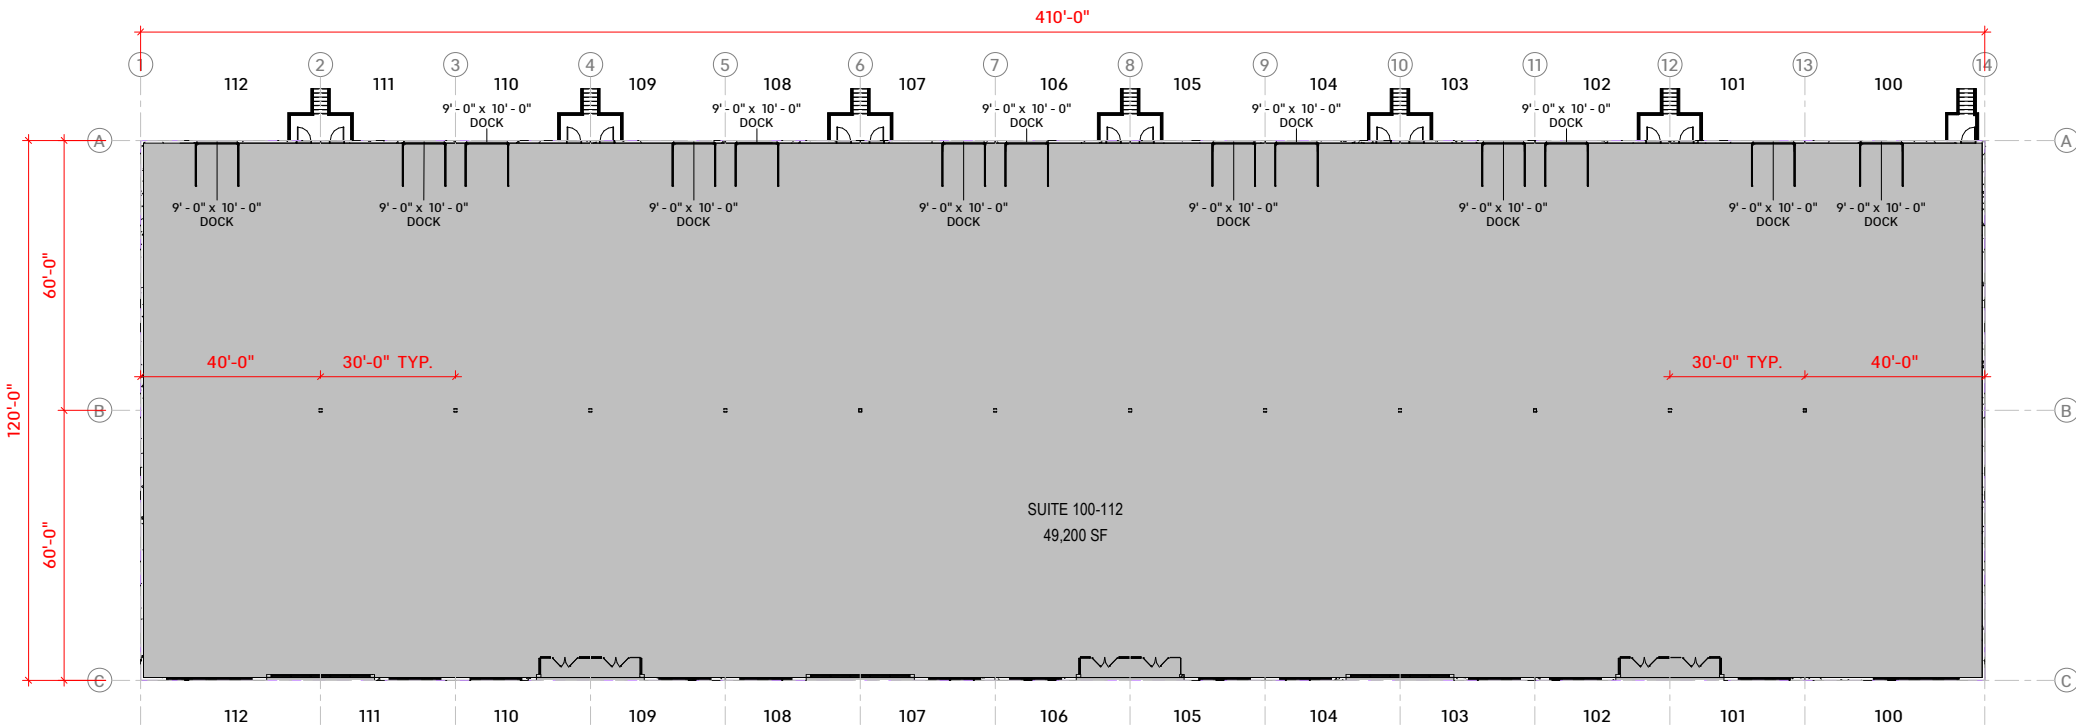

AUSTIN RIDGE

AUSTIN RIDGE DRIVE , STAFFORD, VA 22554

VACANT
SUITES 100-112

TOTAL SF AVAILABLE - 49,200 SF
OFFICE - 0 SF
WAREHOUSE - 49,200 SF

KEY PLAN

AUSTIN RIDGE

AUSTIN RIDGE DRIVE , STAFFORD, VA 22554

VACANT
SUITES 100-112

TOTAL SF AVAILABLE - 49,200 SF
OFFICE - 0 SF
WAREHOUSE - 49,200 SF

KEY PLAN