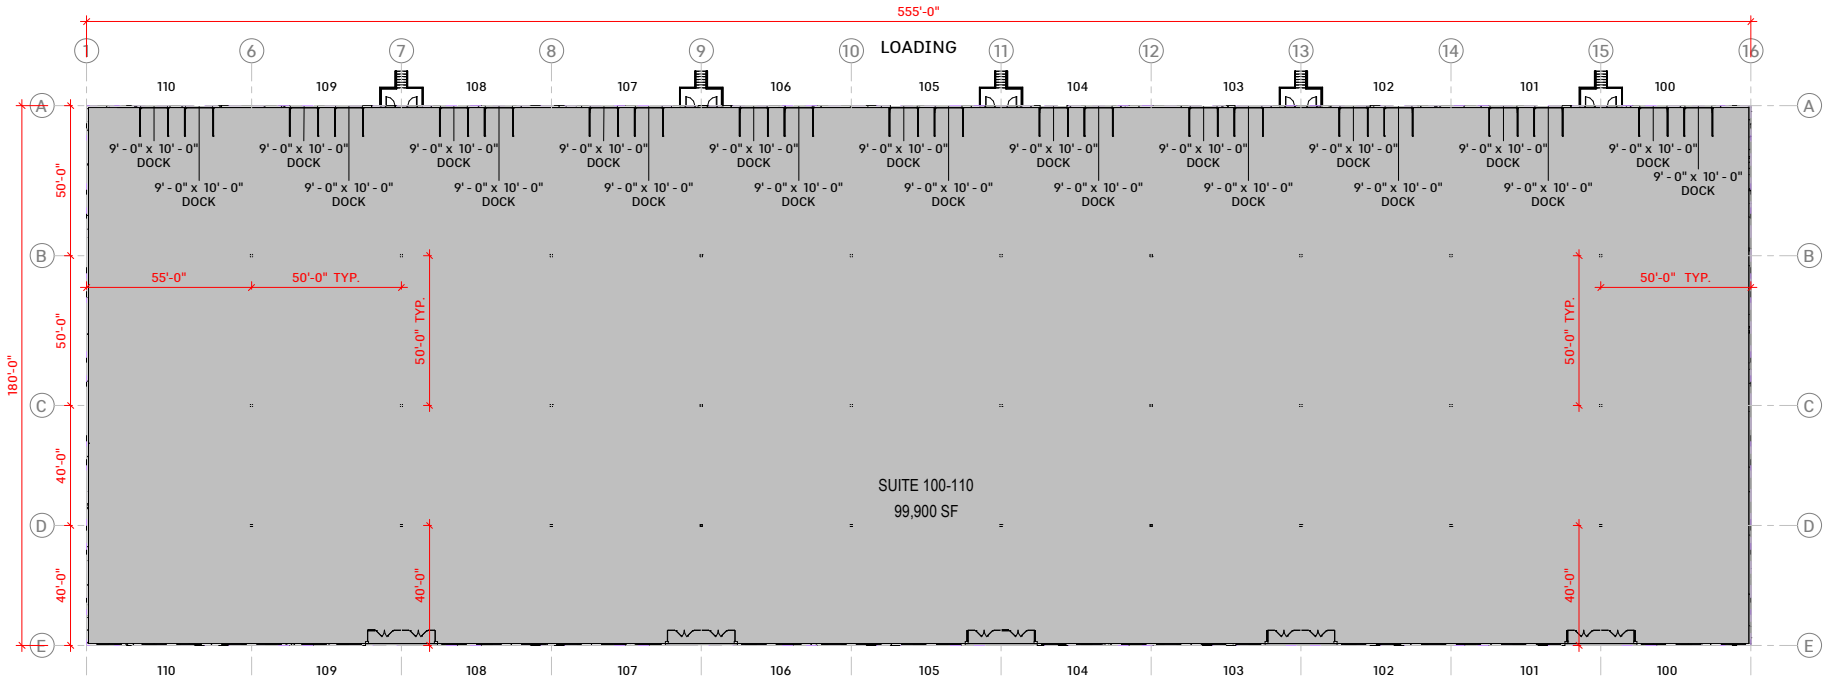

AUSTIN RIDGE

AUSTIN RIDGE DRIVE , STAFFORD, VA 22554

VACANT
SUITES 100-110

TOTAL SF AVAILABLE - 99,900 SF
OFFICE - 0 SF
WAREHOUSE - 99,900 SF

KEY PLAN

AUSTIN RIDGE

AUSTIN RIDGE DRIVE , STAFFORD, VA 22554

VACANT
SUITES 100-110

TOTAL SF AVAILABLE - 99,900 SF
OFFICE - 0 SF
WAREHOUSE - 99,900 SF

KEY PLAN