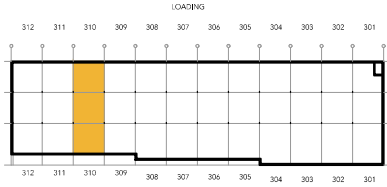

**TOTAL SF AVAILABLE -2,700 SF**

**OFFICE - 2,365 SF**

**WAREHOUSE - 335 SF**

[Click to access 3D model](#)

Key Plan

Floor Plan