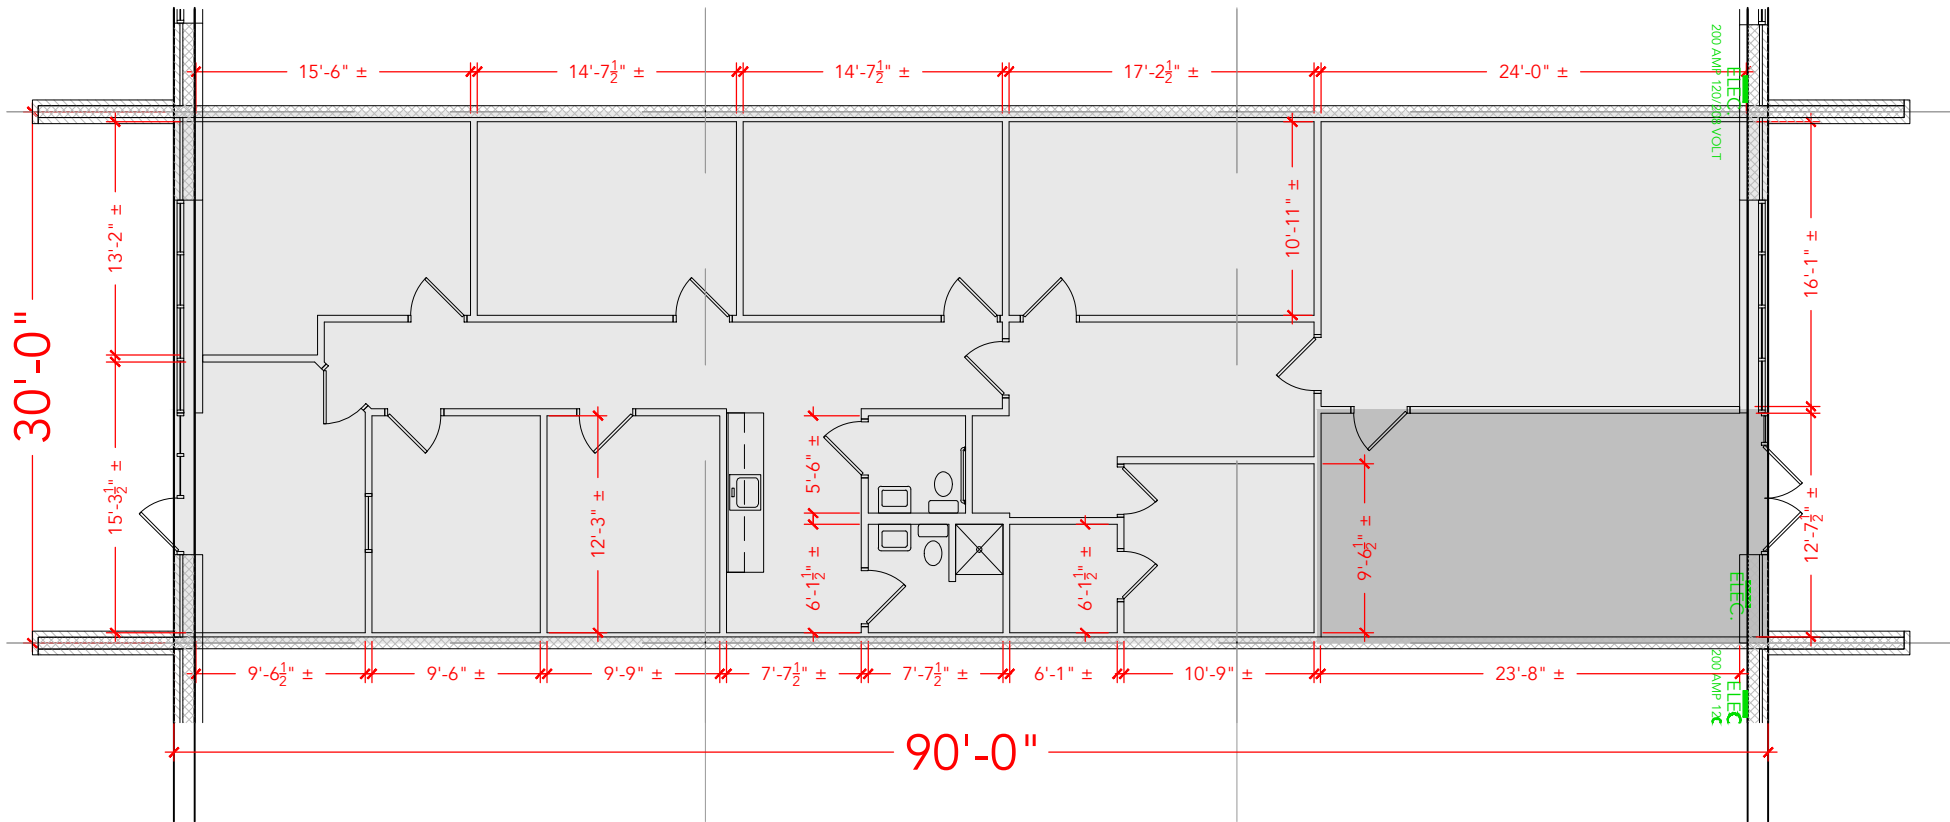

**TOTAL SF AVAILABLE -2,700 SF**

**OFFICE - 2,365 SF**

**WAREHOUSE - 335 SF**

[Click to access 3D model](#)

Key Plan

Floor Plan