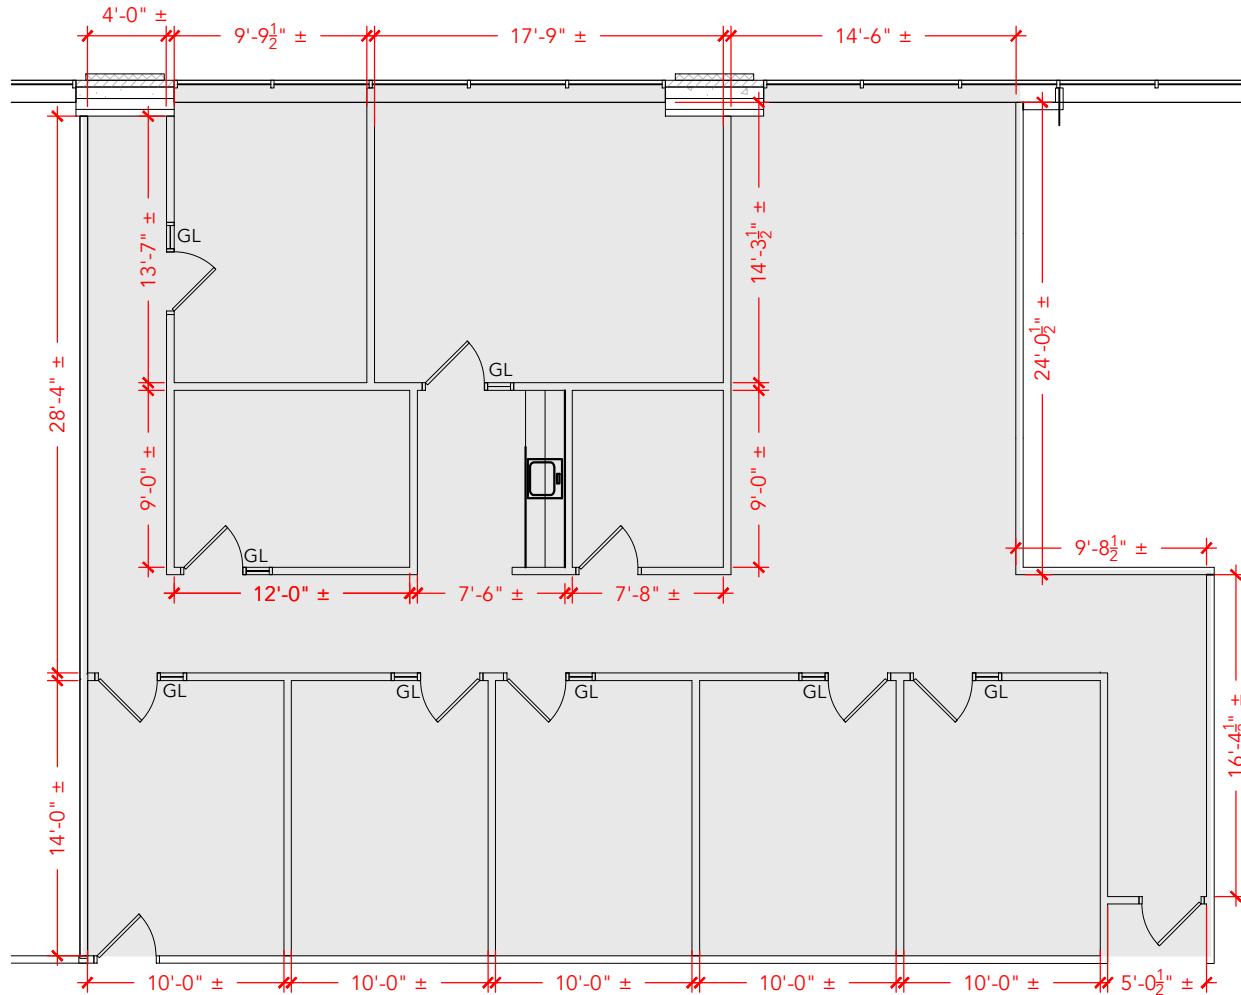

TOTAL SF AVAILABLE - 2,561 RSF

[Click to access 3D model](#)

Key Plan

Floor Plan