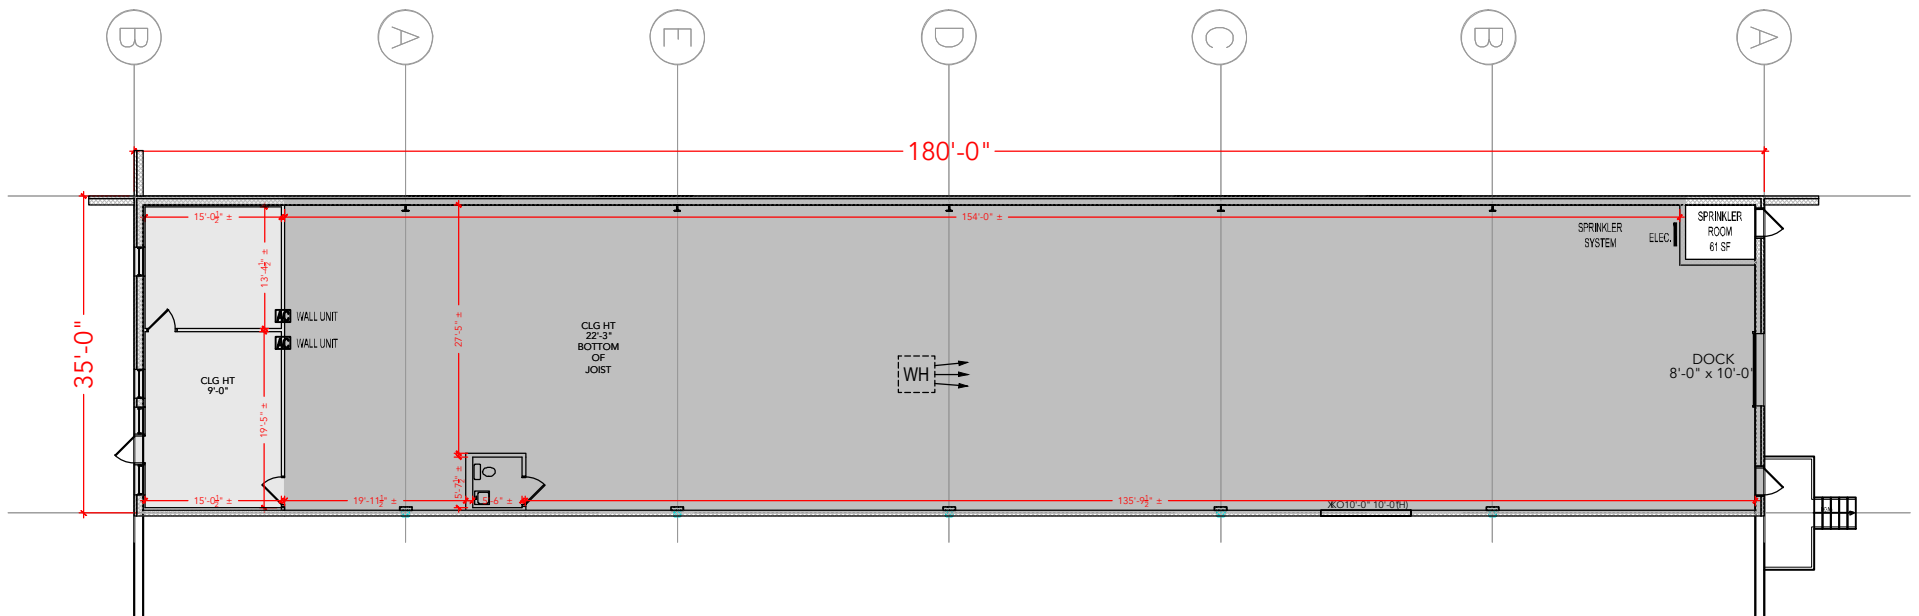

TOTAL SF AVAILABLE -6,239 SF

OFFICE - 576 SF

WAREHOUSE SF - 5,663 SF

[Click to access 3D model](#)

Key Plan

Floor Plan