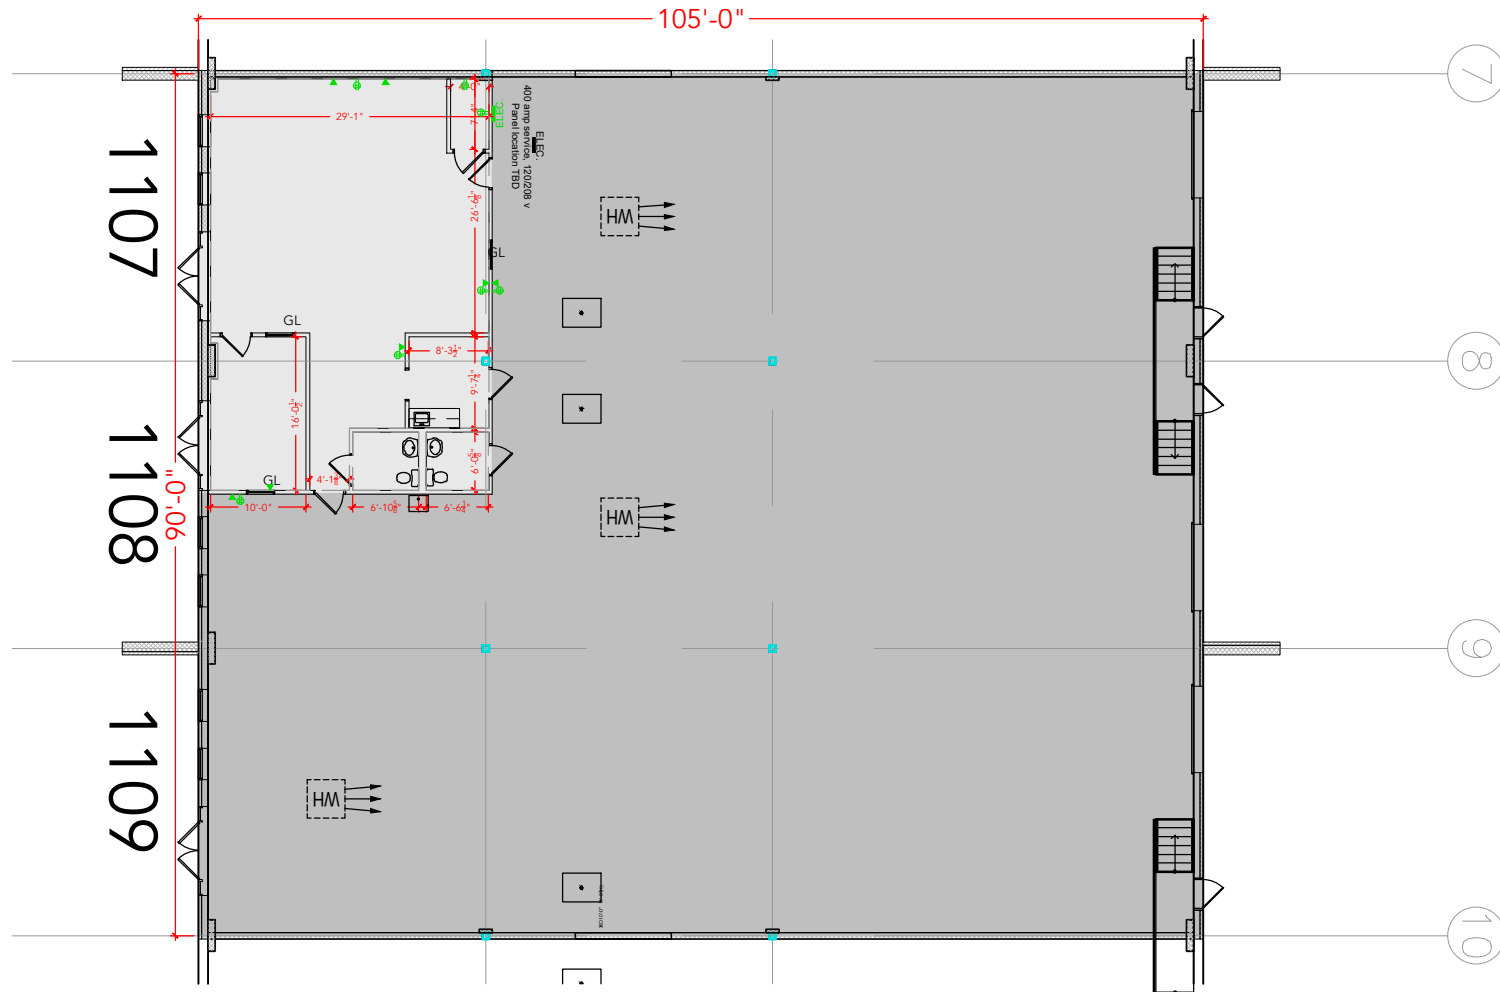

TOTAL SF AVAILABLE -9,450 SF

OFFICE - 1,333 SF

WAREHOUSE SF - 8,117 SF

[Click to access 3D model](#)

Key Plan

Floor Plan