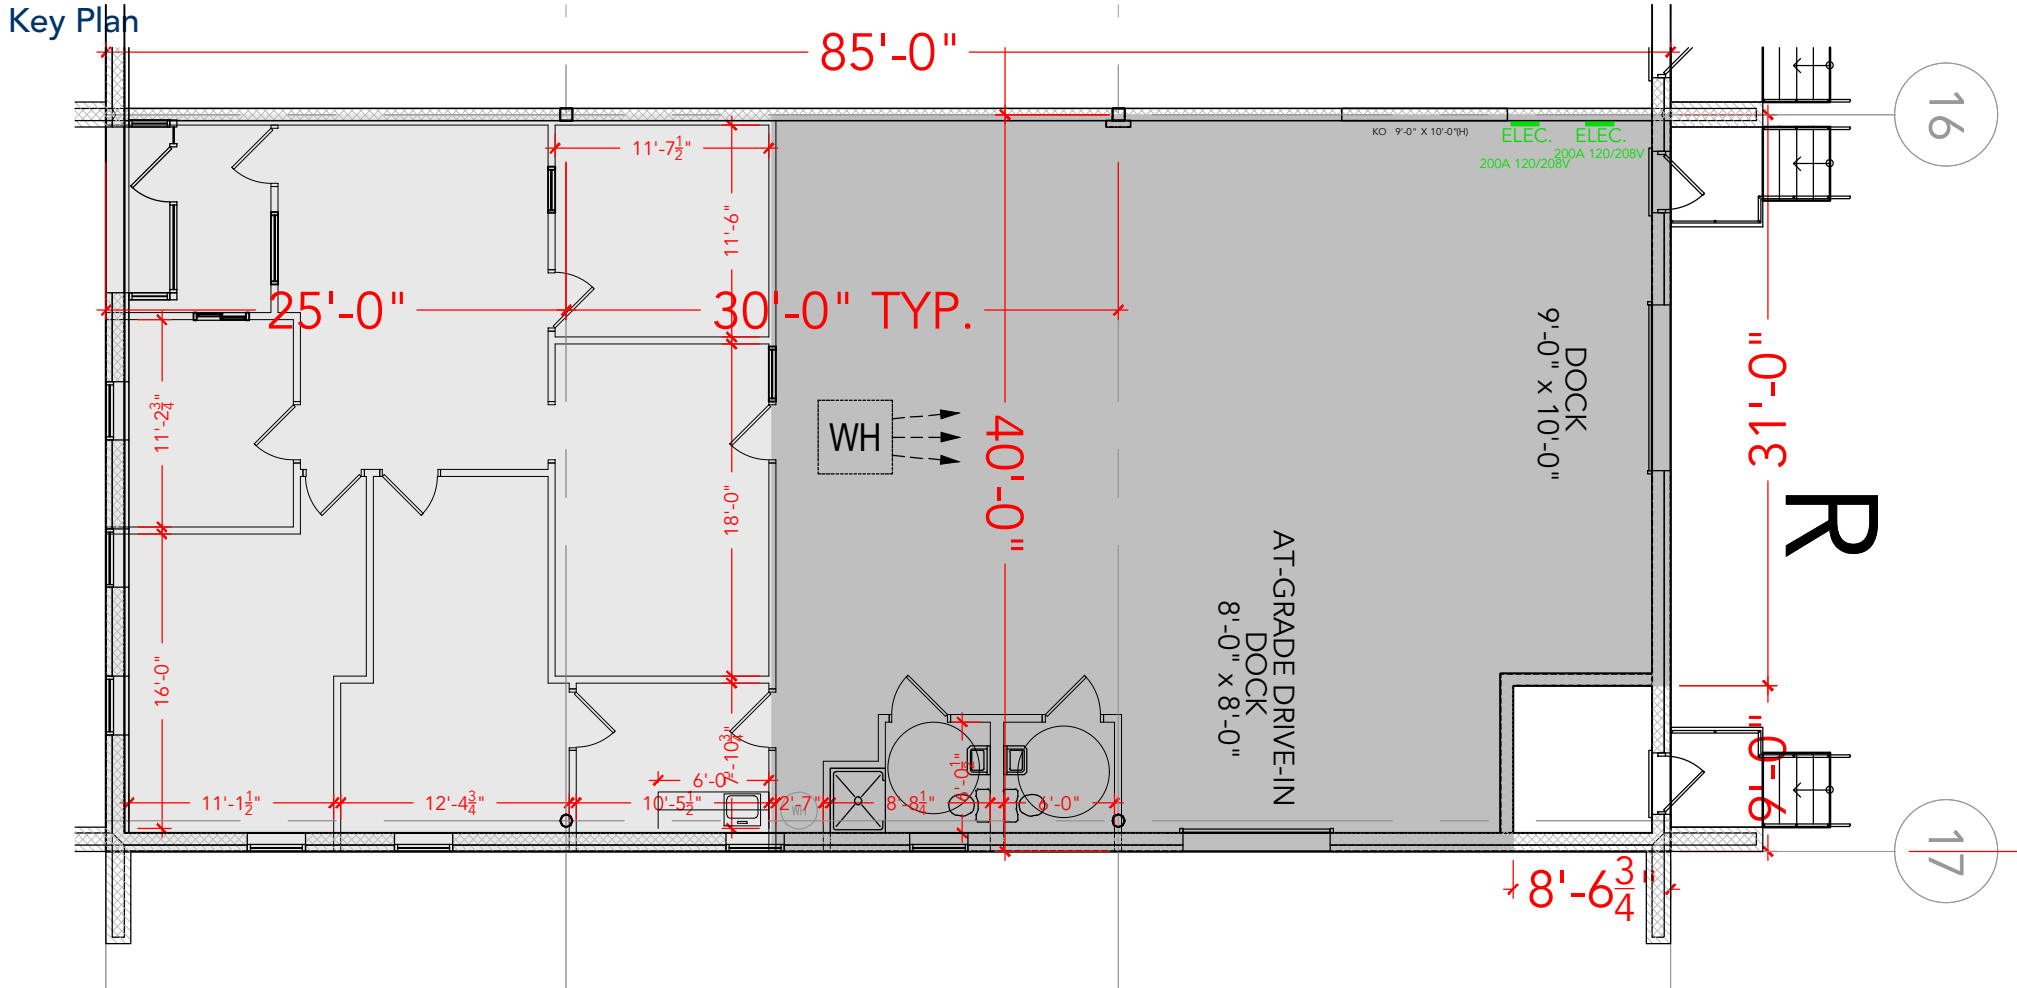

TOTAL SF AVAILABLE - 3,323 SF

OFFICE - 1,448 SF
WAREHOUSE - 1,875 SF

[Click to access 3D model](#)

Floor Plan