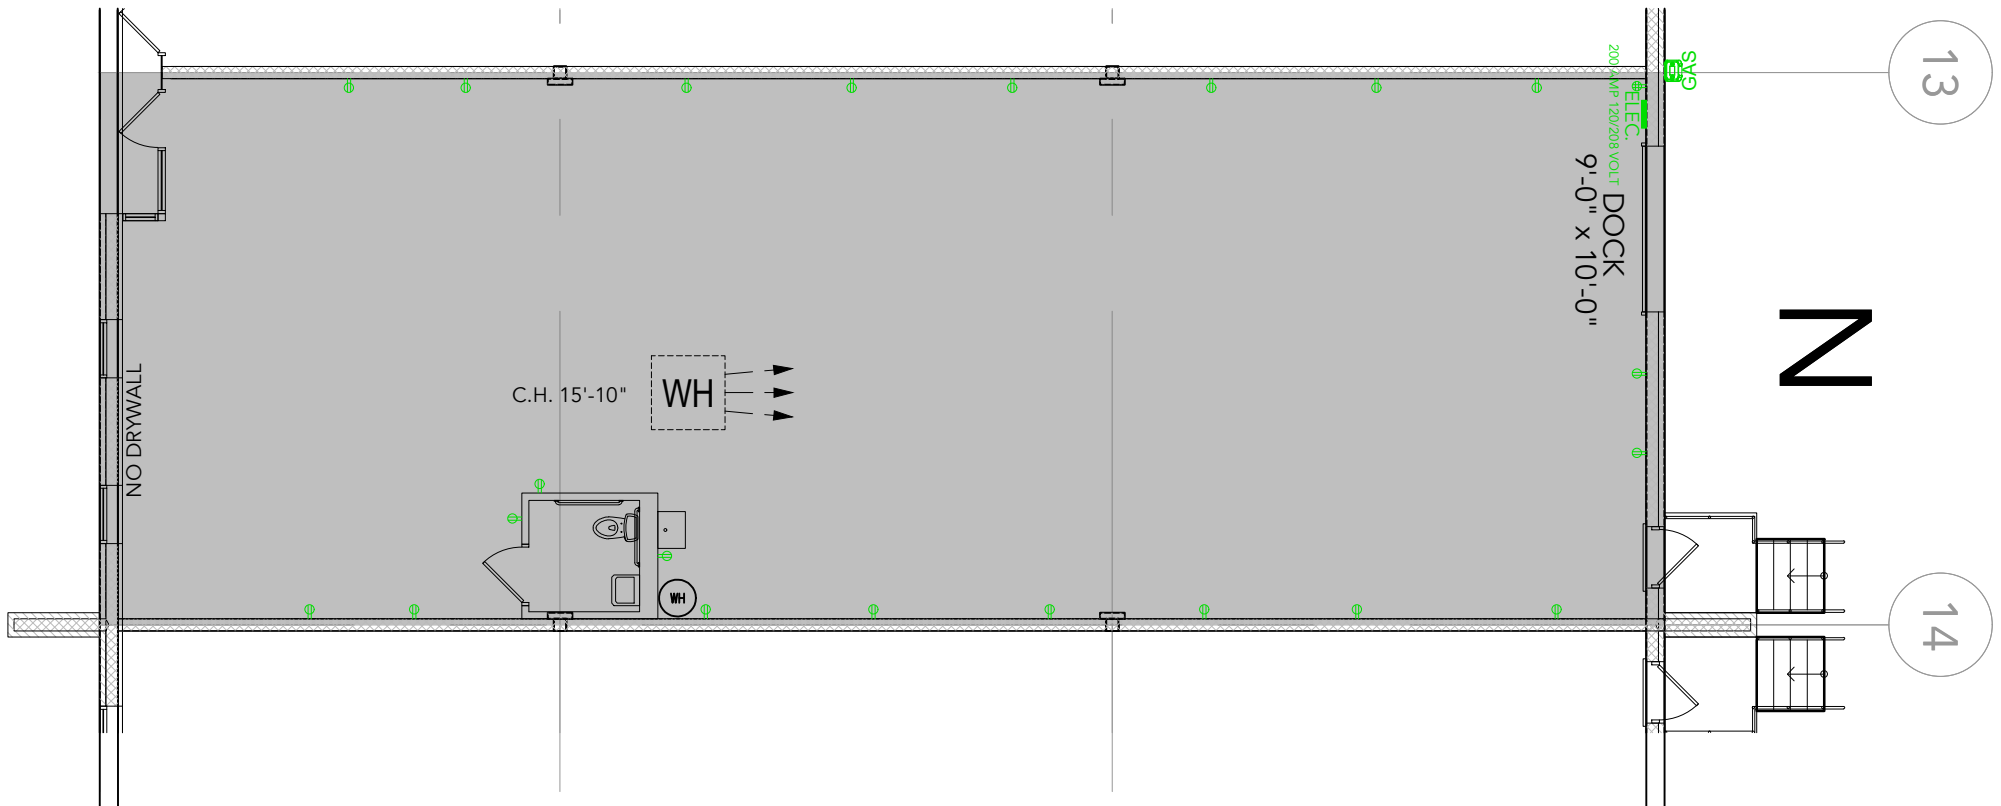

TOTAL SF AVAILABLE - 2,550 SF

OFFICE - 0,000 SF

WAREHOUSE - 2,550 SF

[Click to access 3D model](#)

Key Plan

Floor Plan