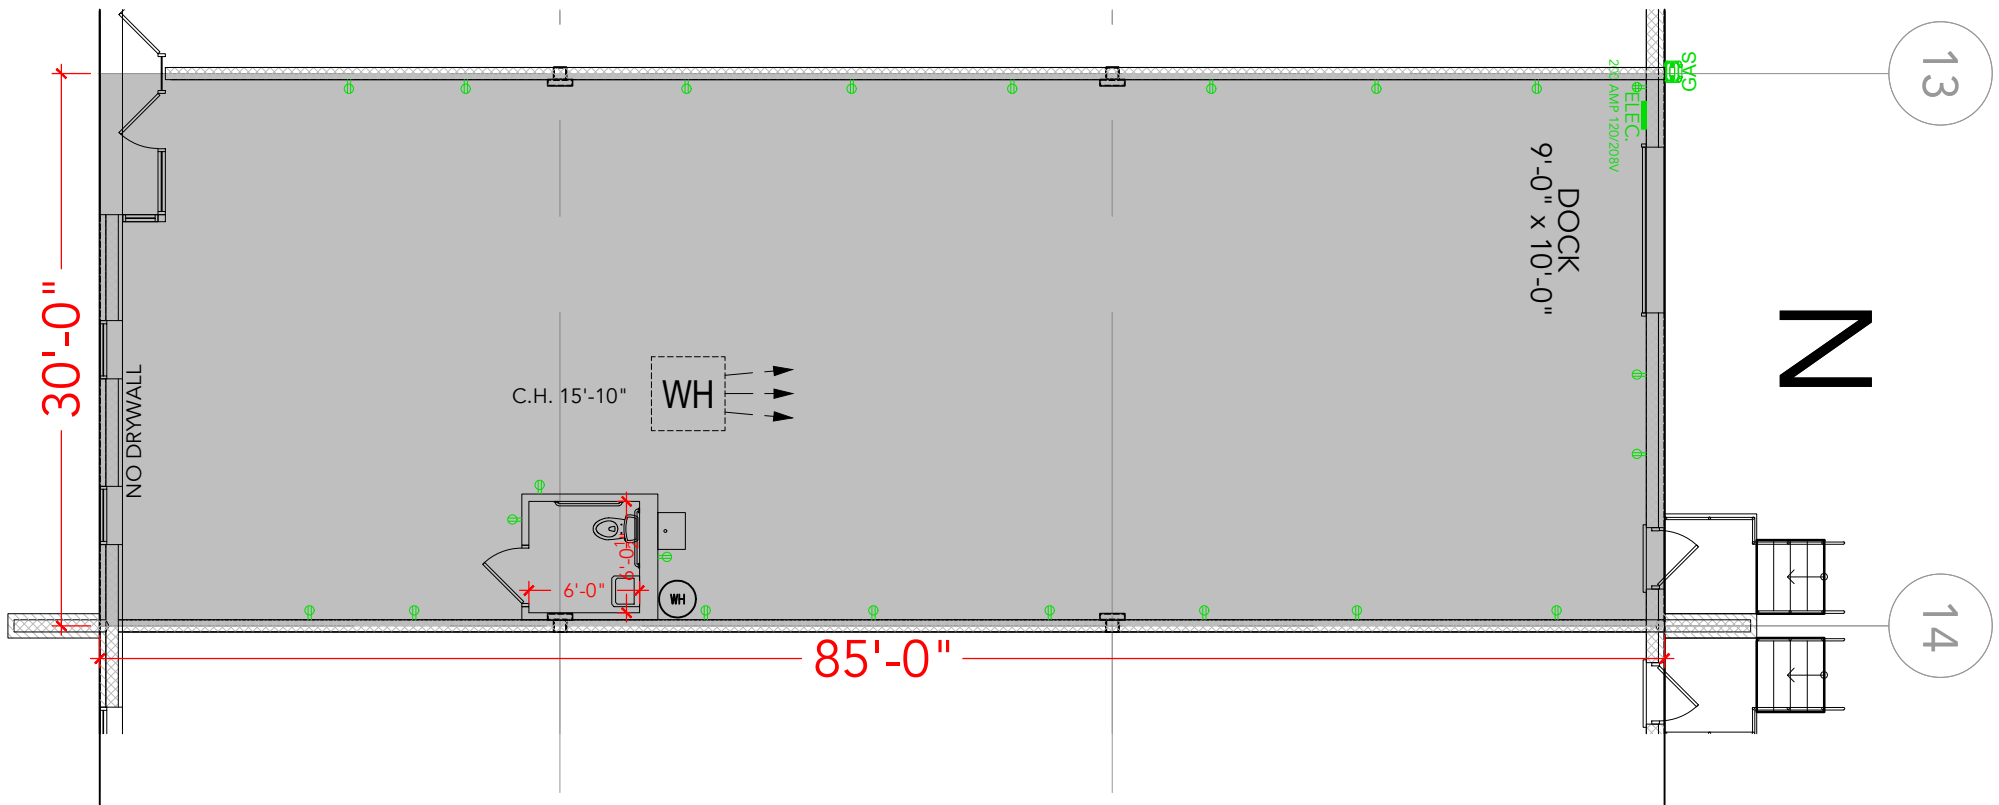

TOTAL SF AVAILABLE - 2,550 SF

OFFICE - 0,000 SF

WAREHOUSE - 2,550 SF

[Click to access 3D model](#)

Key Plan

Floor Plan