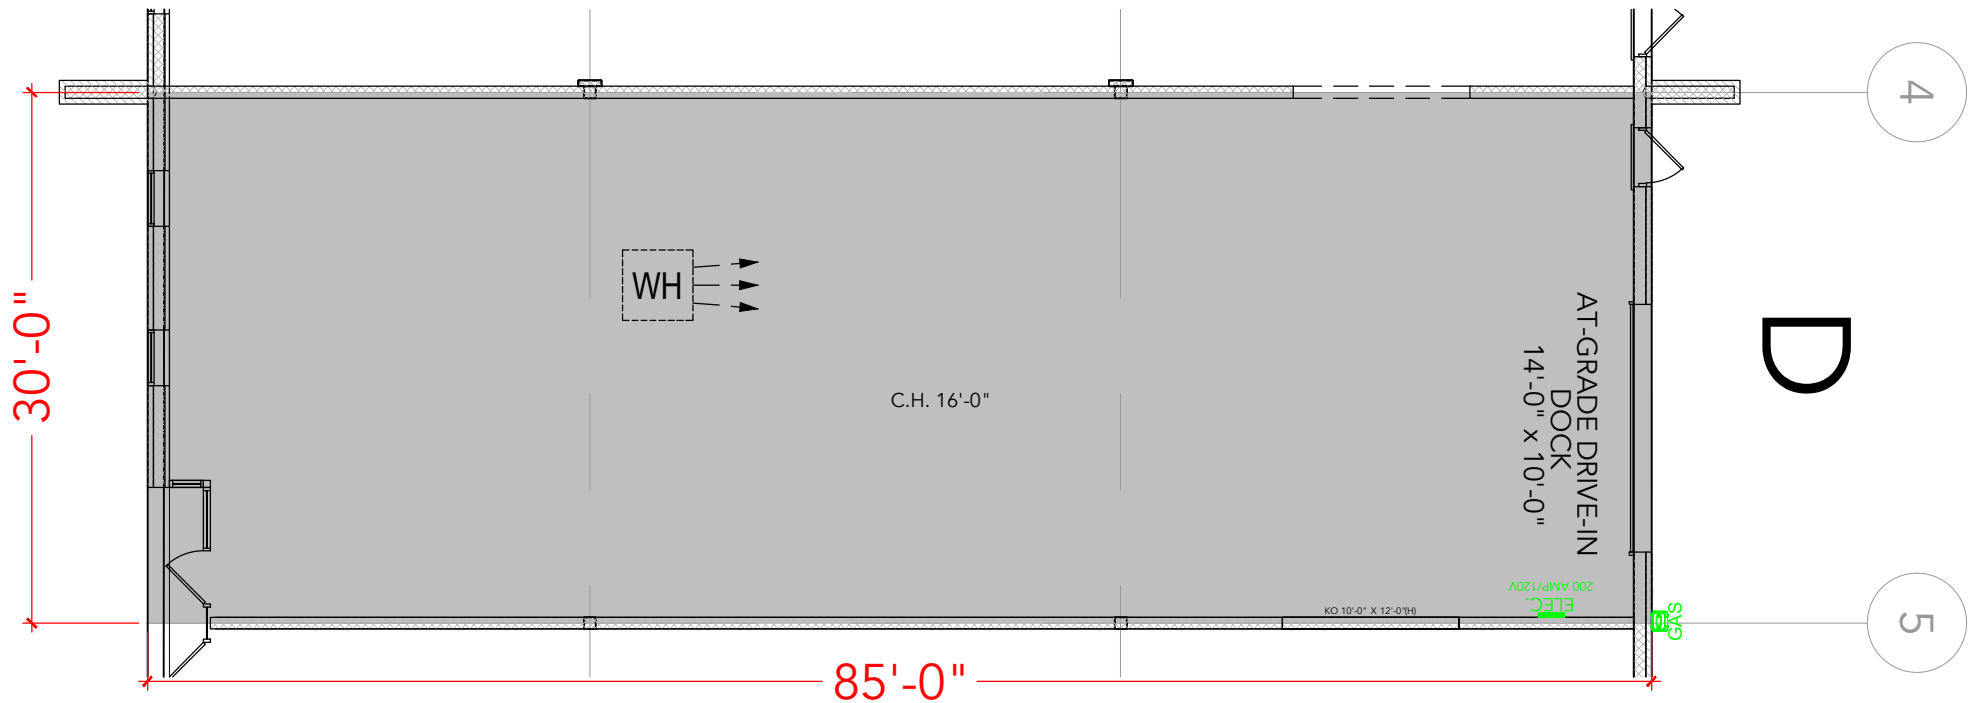

TOTAL SF AVAILABLE -2,550 SF

OFFICE - 0,000 SF  
WAREHOUSE - 2,550 SF

[Click to access 3D model](#)

Key Plan

Floor Plan