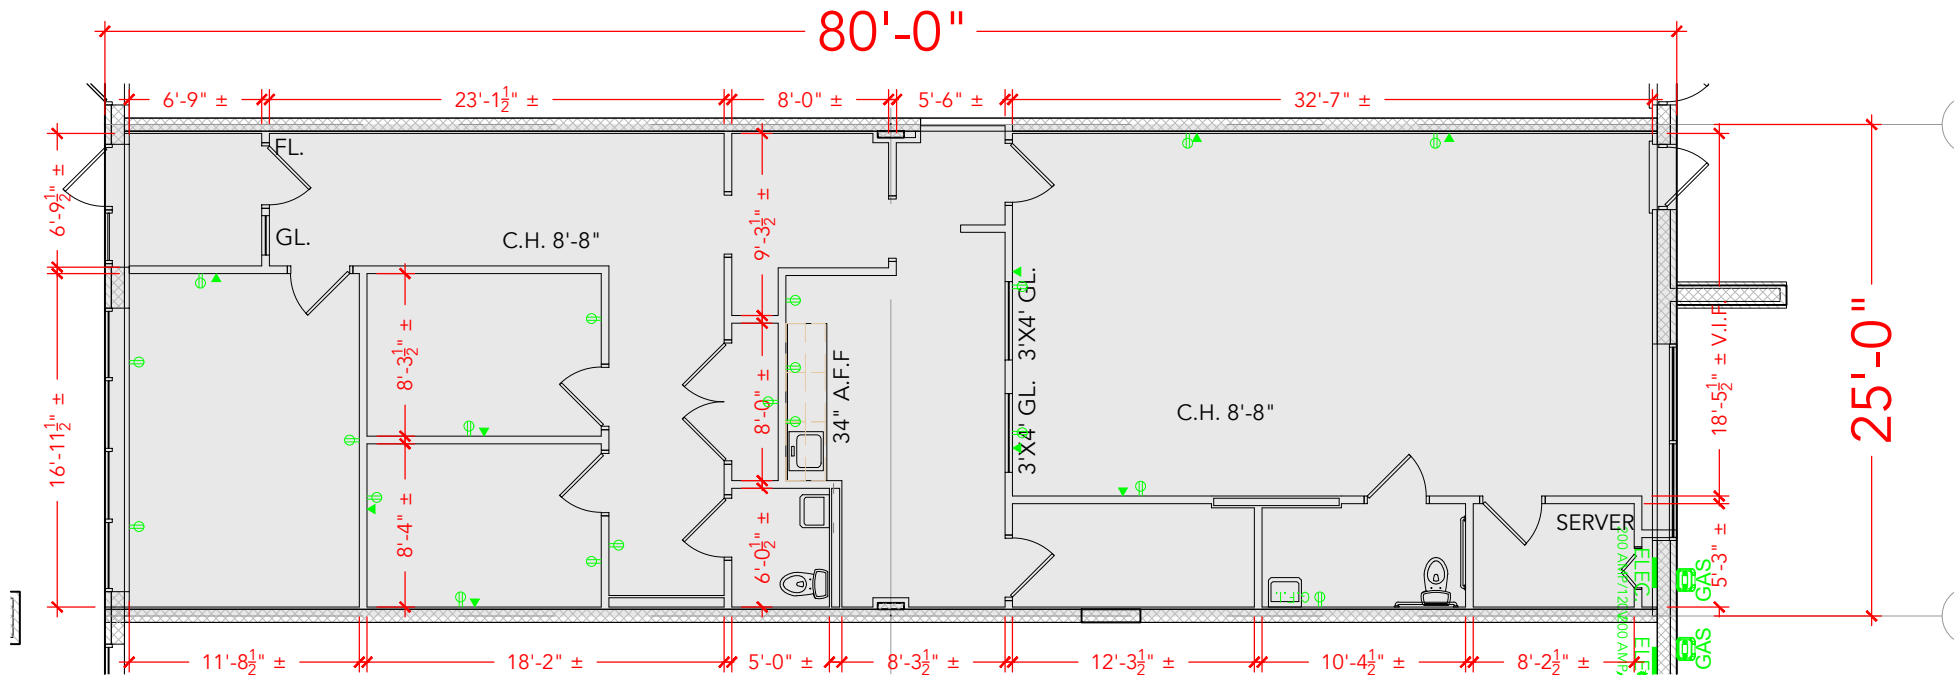

TOTAL SF AVAILABLE -2,000 SF

OFFICE - 2,000 SF

WAREHOUSE - 0,000 SF

[Click to access 3D model](#)

Key Plan

Floor Plan