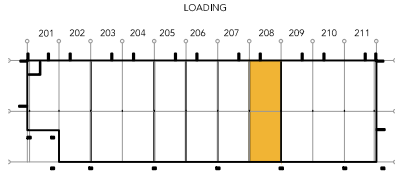

TOTAL SF AVAILABLE -2,000 SF

OFFICE - 2,000 SF

WAREHOUSE - 0,000 SF

[Click to access 3D model](#)

Key Plan

Floor Plan