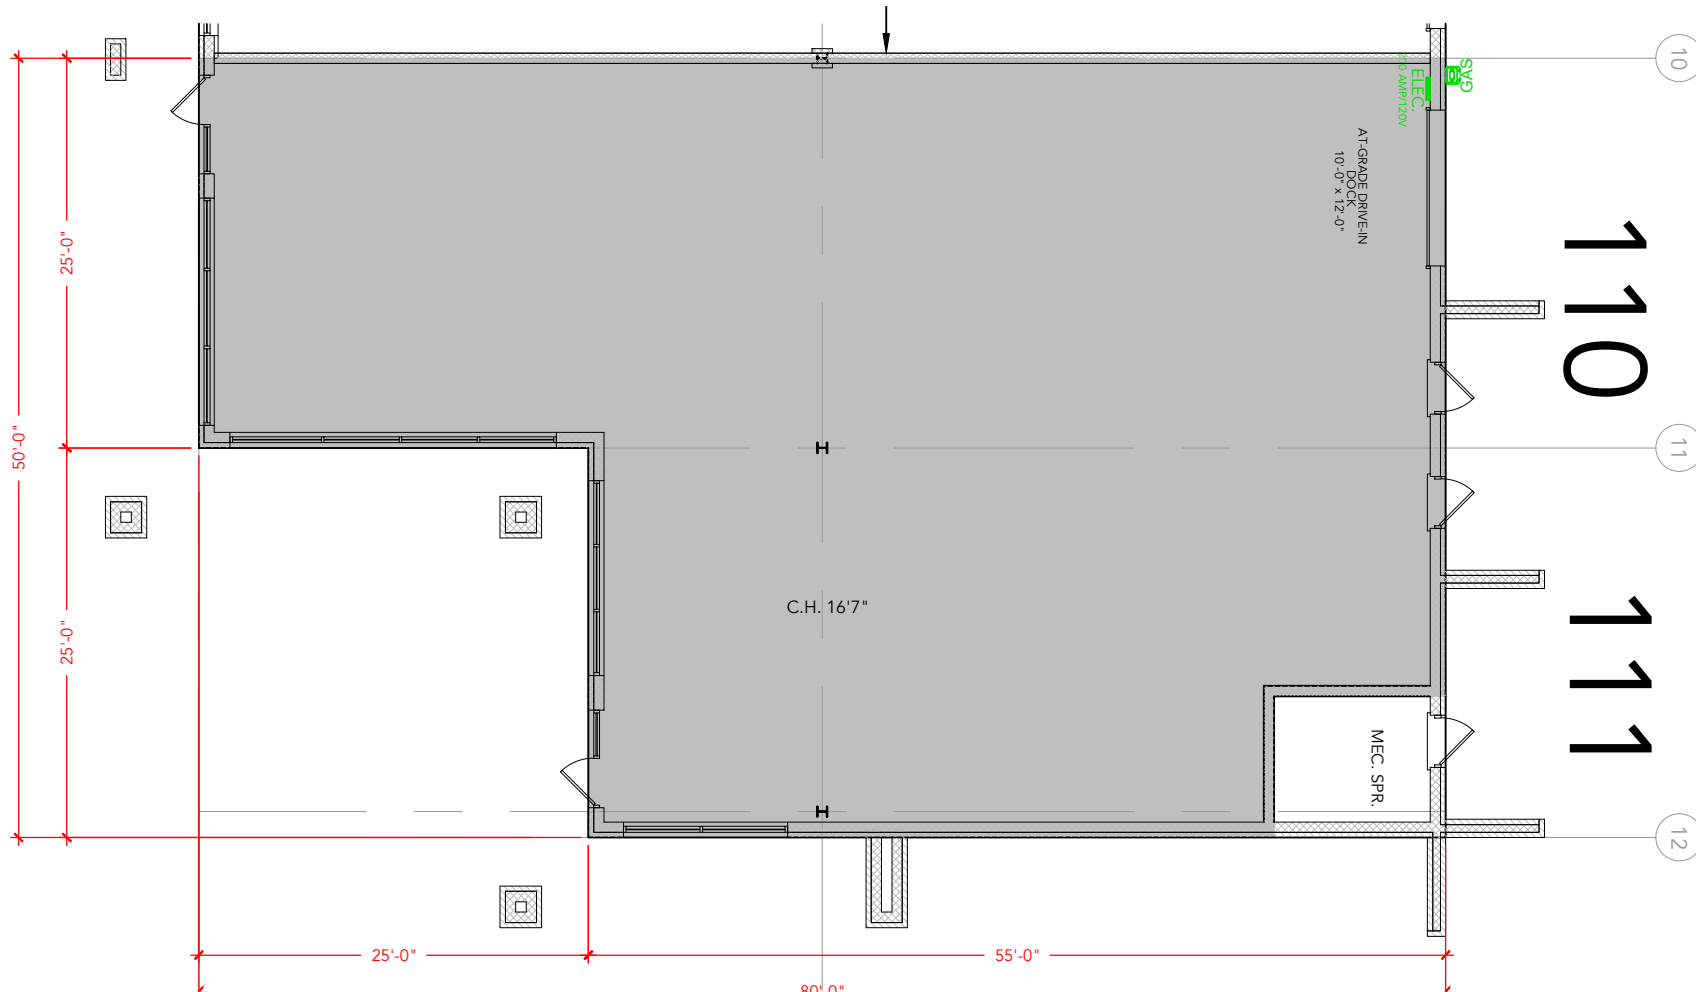

**TOTAL SF AVAILABLE - 3,275 SF**

OFFICE - 0,000 SF

WAREHOUSE - 3,275 SF

[Click to access 3D model](#)

Key Plan

Floor Plan