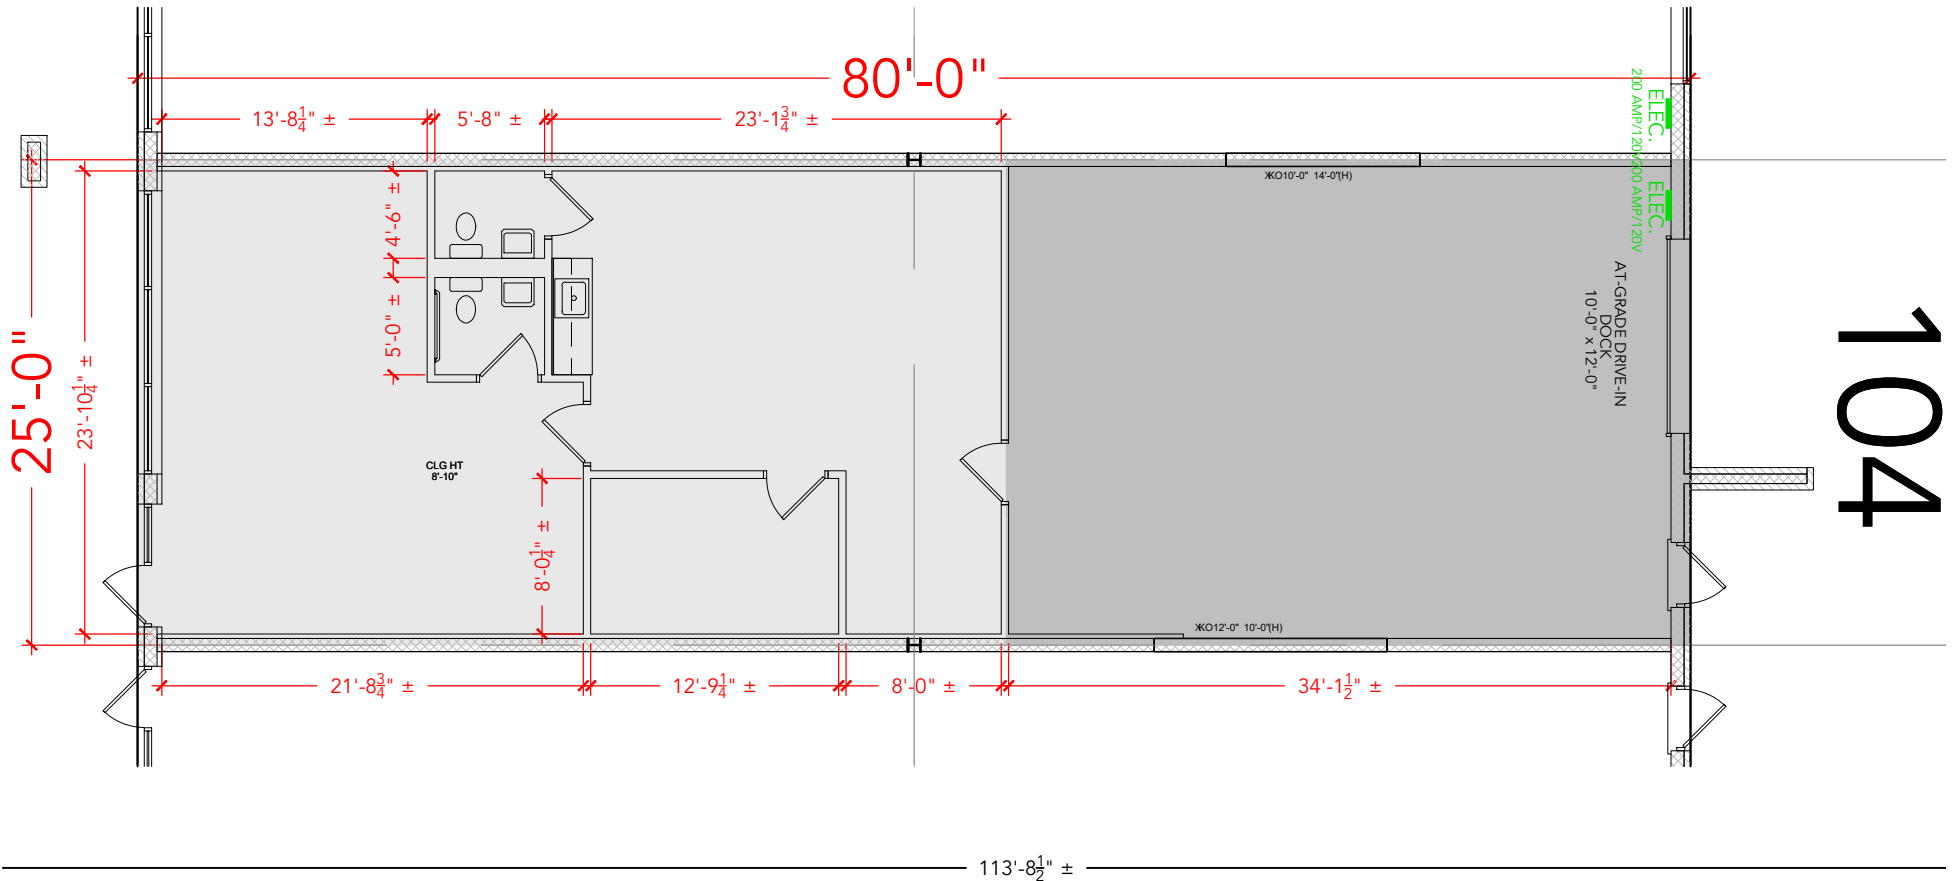

LOADING

TOTAL SF AVAILABLE - 2,000 SF

OFFICE SF - 1,178 SF

WAREHOUSE SF - 822 SF

[Click to access 3D model](#)

Key Plan

Floor Plan