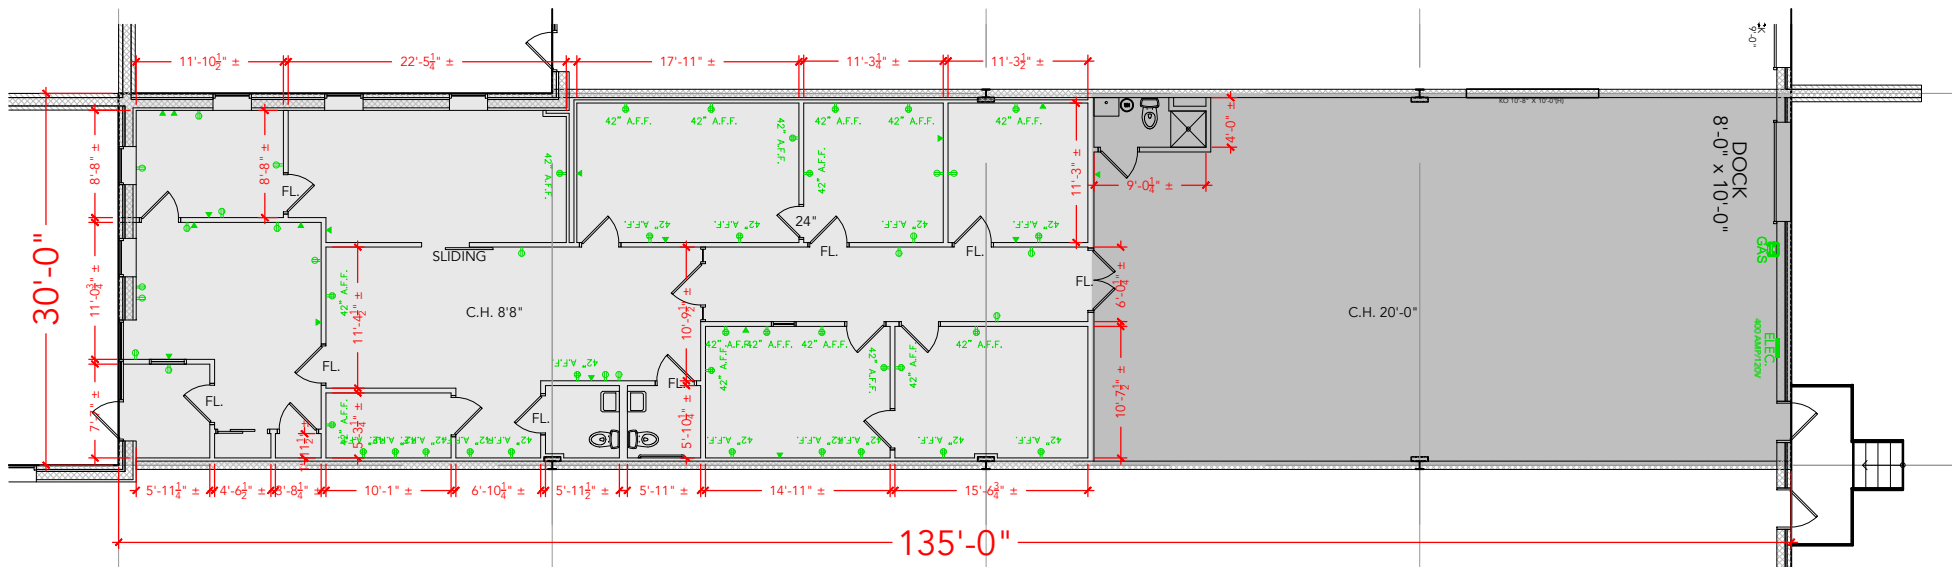

TOTAL SF AVAILABLE - 4,050 SF

OFFICE - 2,354 SF
WAREHOUSE - 1,696 SF

[Click to access 3D model](#)

Key Plan

Floor Plan