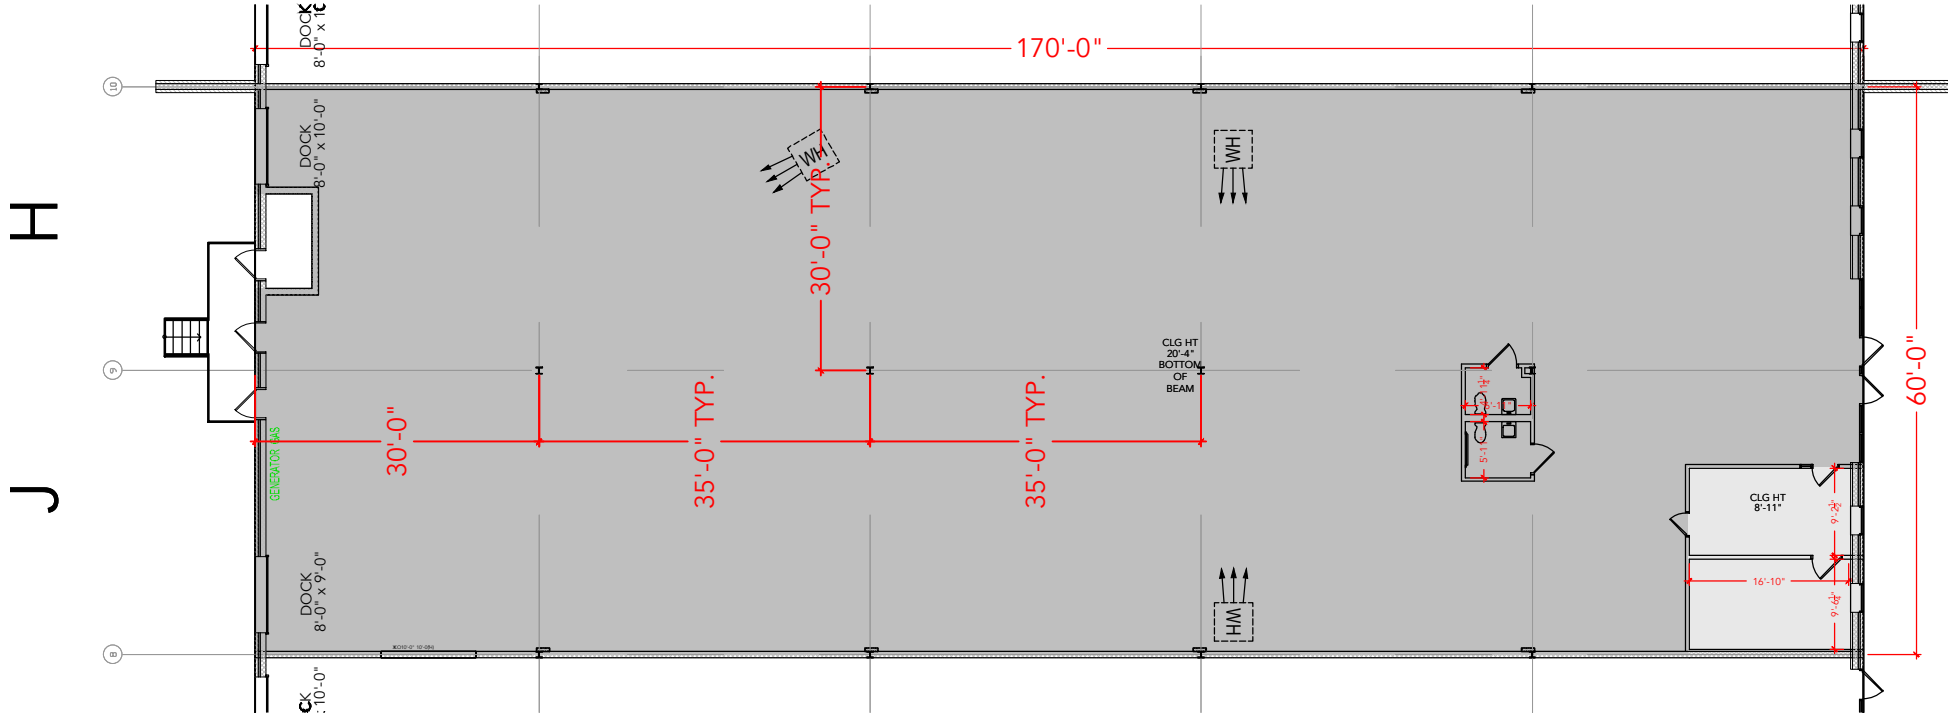

TOTAL SF AVAILABLE - 10,140 SF

OFFICE - 370 SF
WAREHOUSE SF - 9,770 SF

[Click to access 3D model](#)

Key Plan

Floor Plan