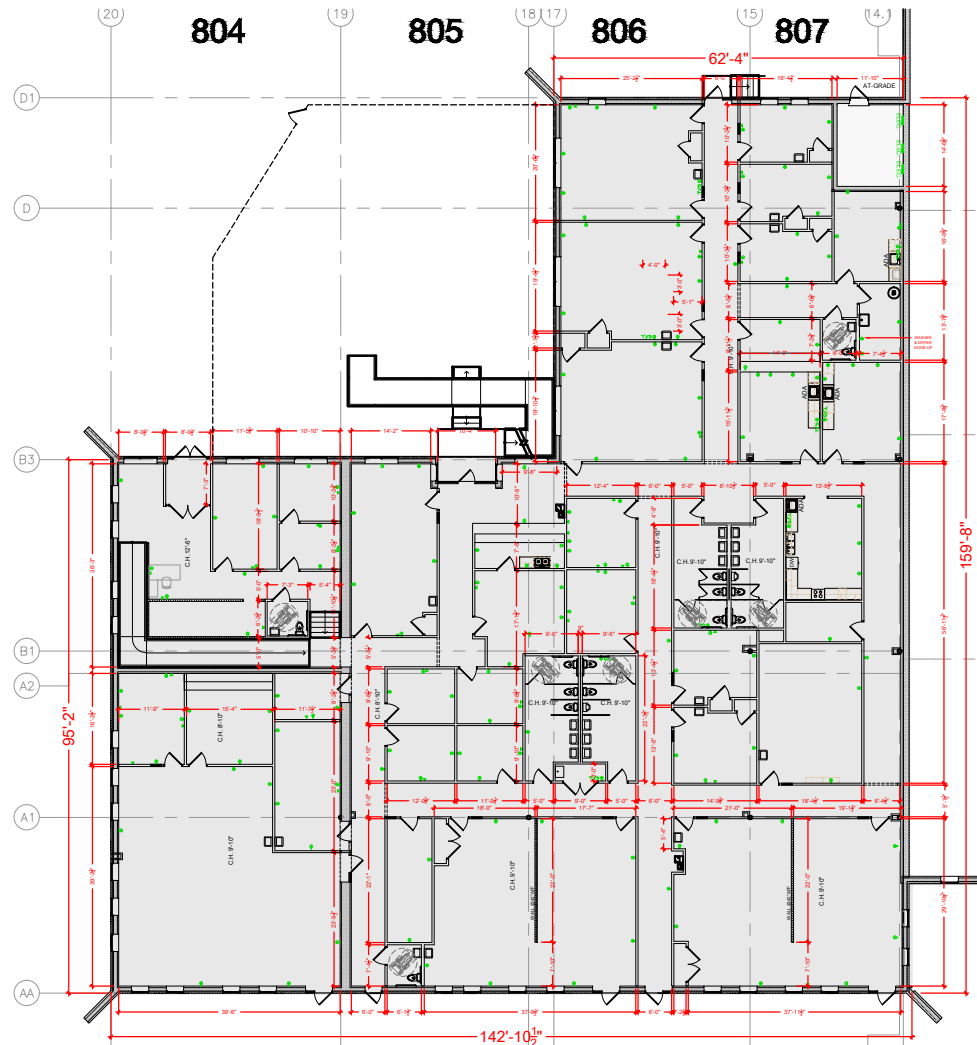

TOTAL SF AVAILABLE - 17,540 SF

OFFICE - 17,540 SF

WAREHOUSE - 0,000 SF

[Click to access 3D model](#)

Key Plan

Floor Plan