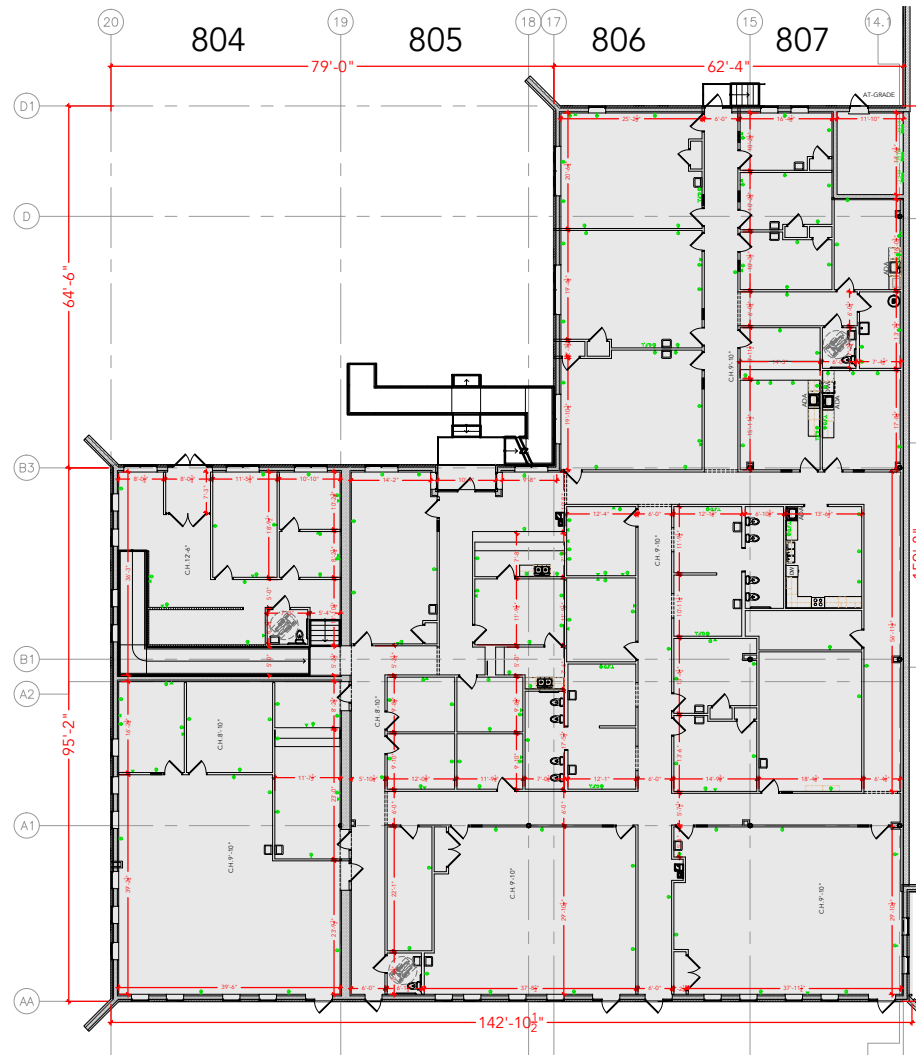

TOTAL SF AVAILABLE - 17,540 SF

OFFICE - 17,540 SF

WAREHOUSE - 0,000 SF

[Click to access 3D model](#)

Key Plan

Floor Plan