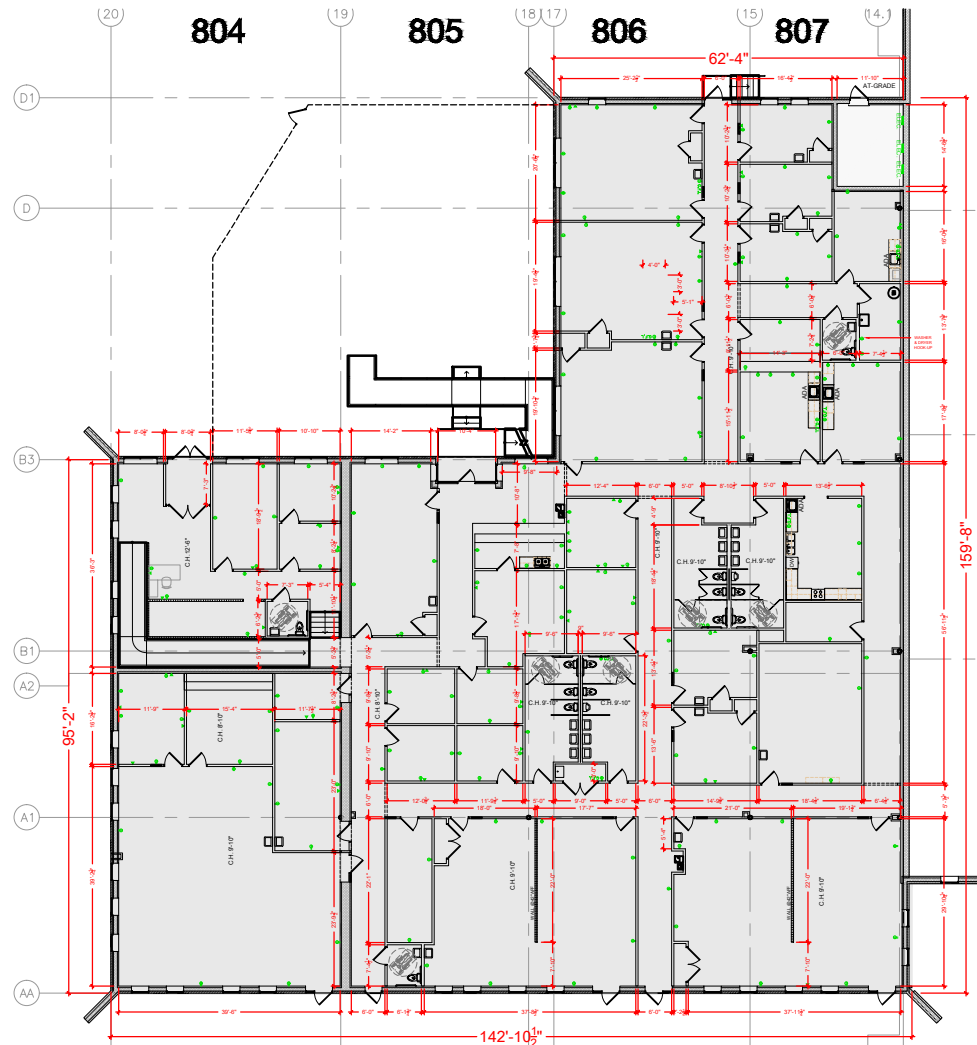

■ = Room with sink

■ = Office/room without sink

■ = Storage

■ = Restroom

TOTAL SF AVAILABLE - 17,540 SF

OFFICE - 17,540 SF

WAREHOUSE - 0,000 SF

[Click to access 3D model](#)

Key Plan

Floor Plan