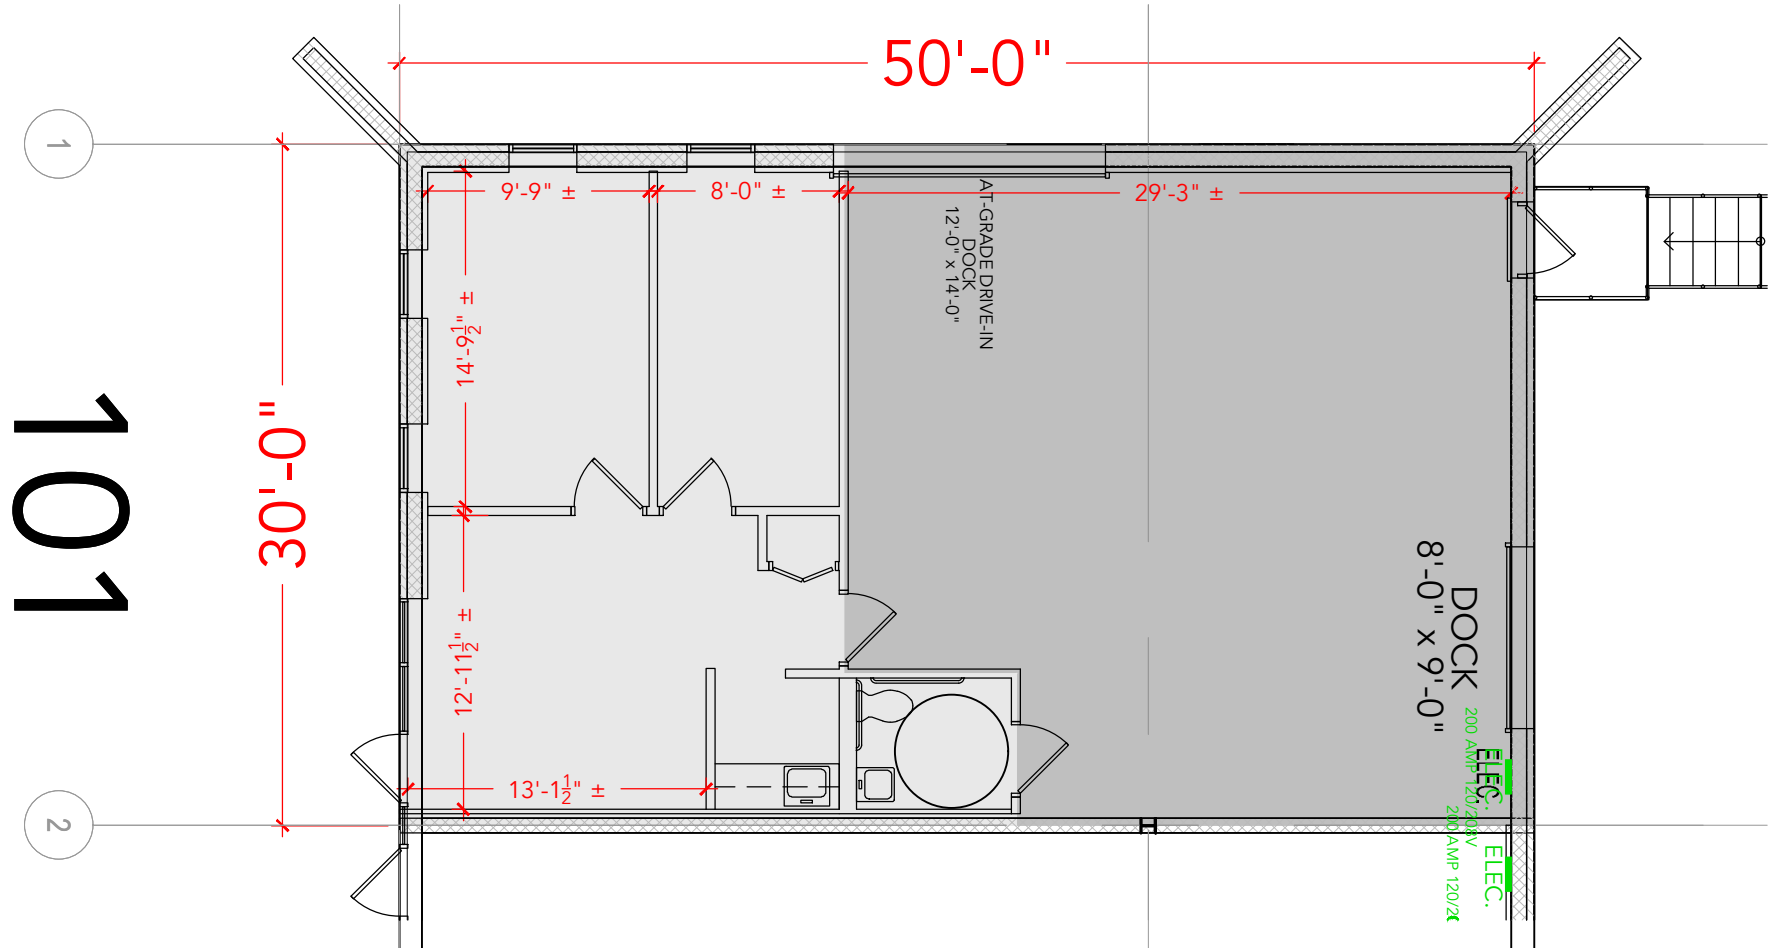

TOTAL SF AVAILABLE -1,500 SF

OFFICE - 638 SF

WAREHOUSE - 862 SF

[Click to access 3D model](#)

Key Plan

Floor Plan