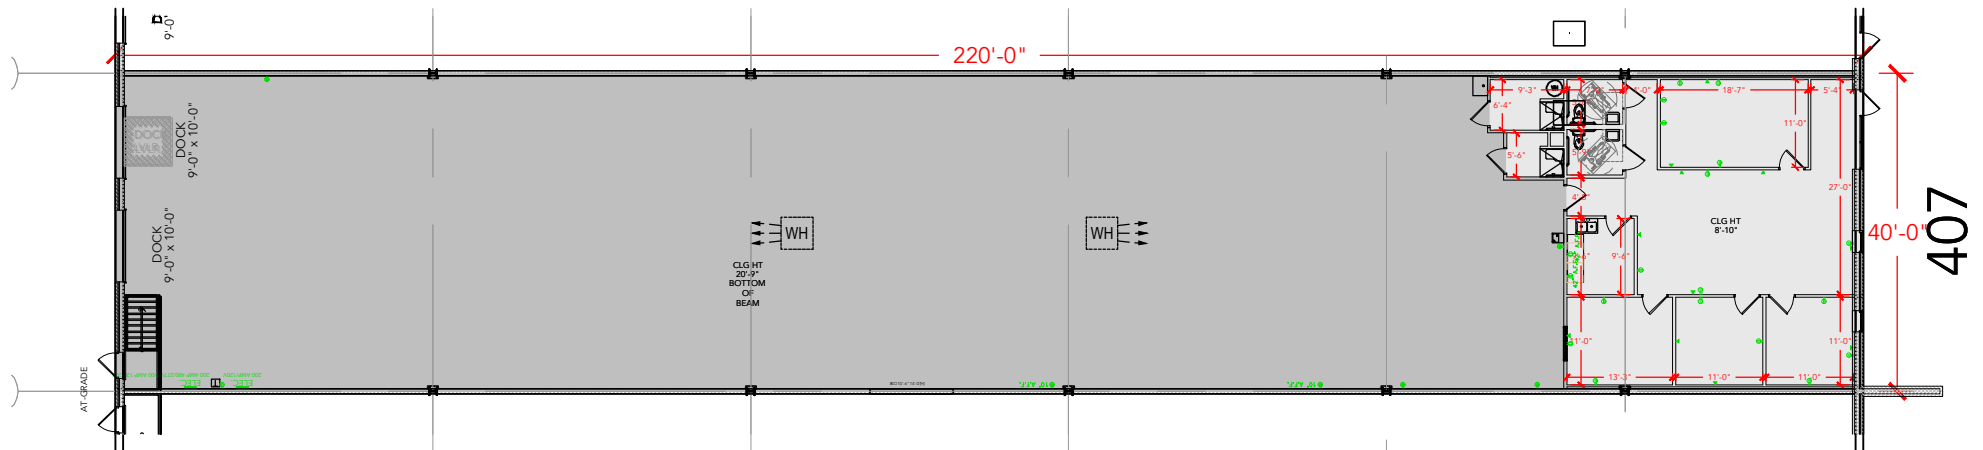

**TOTAL SF AVAILABLE - 8,800 SF**

**OFFICE - 1,614 SF**

**WAREHOUSE SF - 7,186 SF**

[Click to access 3D model](#)

Key Plan

Floor Plan