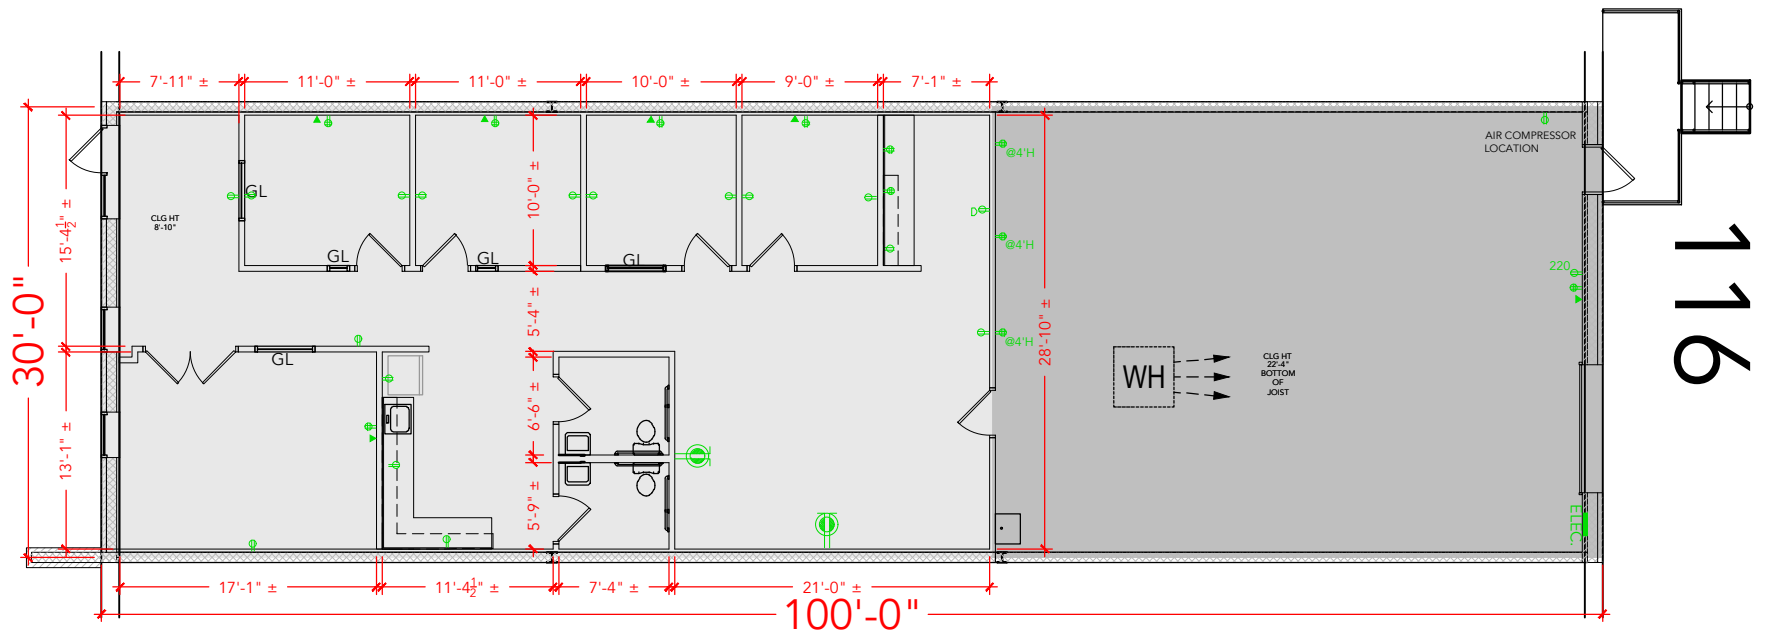

TOTAL SF AVAILABLE - 3,000 SF

OFFICE - 1,781 SF

WAREHOUSE - 1,219 SF

[Click to access 3D model](#)

Key Plan

Floor Plan