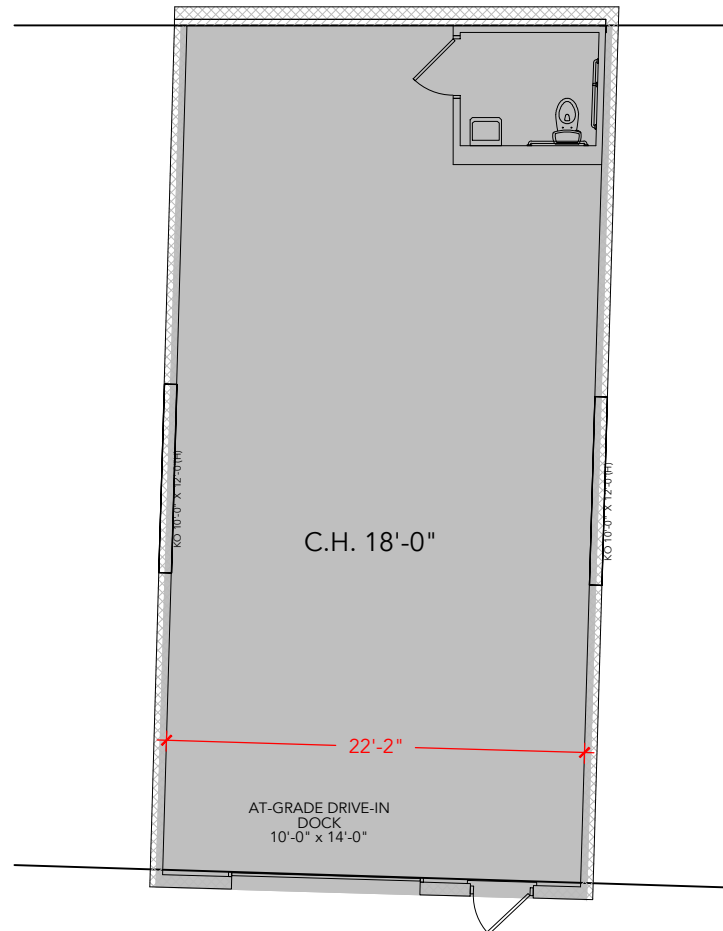

Key Plan

TOTAL SF AVAILABLE - 1,050 SF

OFFICE - 0,000 SF

WAREHOUSE - 1,050 SF

[Click to access 3D model](#)

Floor Plan