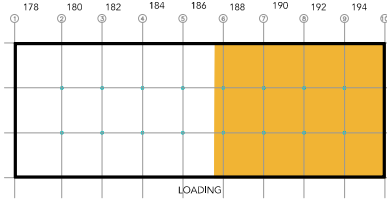

TOTAL SF AVAILABLE -12,500 SF

OFFICE - 1,276 SF

WAREHOUSE SF - 11,224 SF

[Click to access 3D model](#)

Key Plan

Floor Plan