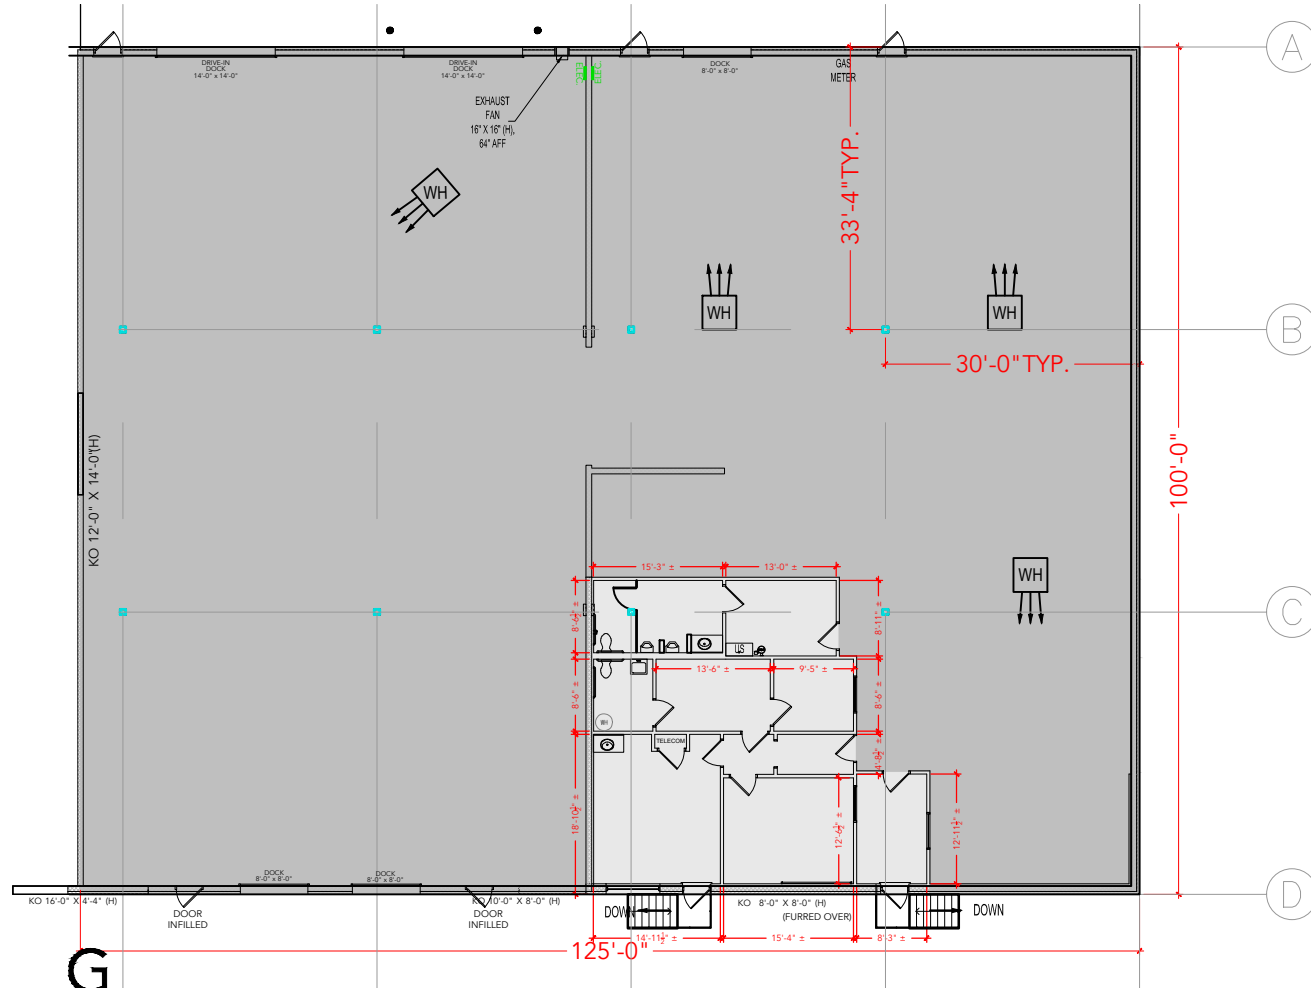

TOTAL SF AVAILABLE -12,500 SF

OFFICE - 1,276 SF

WAREHOUSE SF - 11,224 SF

[Click to access 3D model](#)

Key Plan

Floor Plan