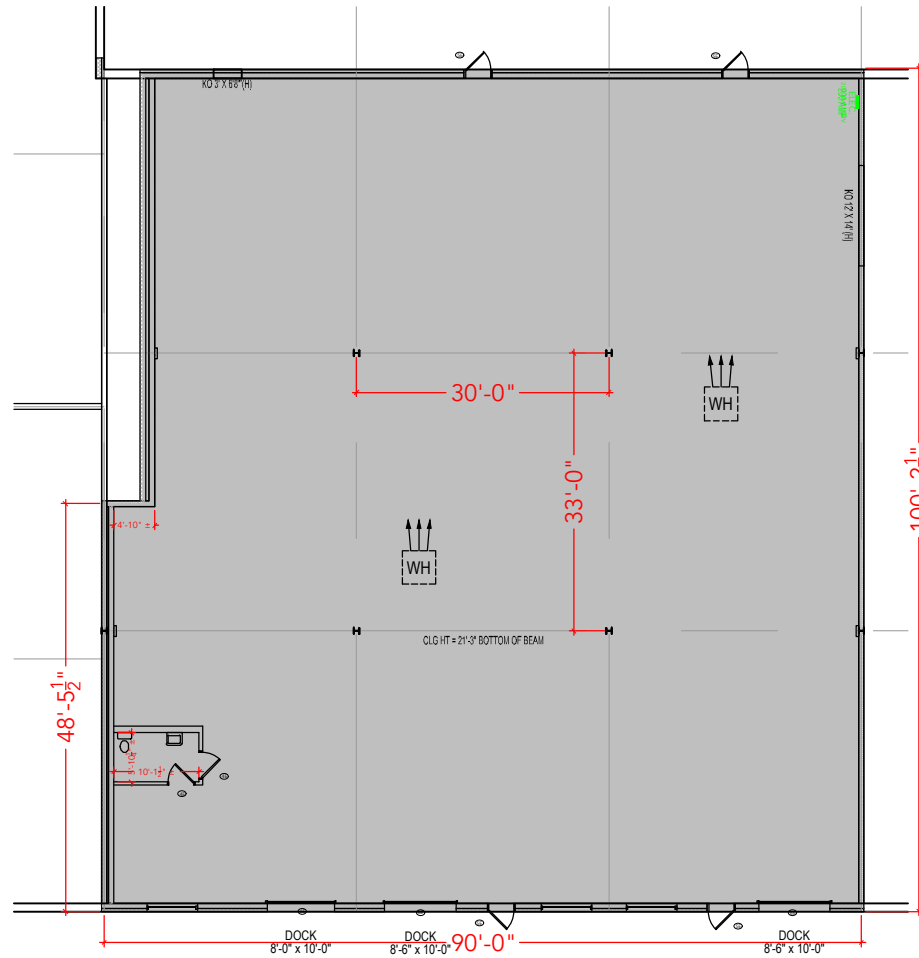

TOTAL SF AVAILABLE - 8,764 SF

OFFICE - 0,000 SF

WAREHOUSE - 8,764 SF

[Click to access CADD file](#)

Key Plan

Floor Plan